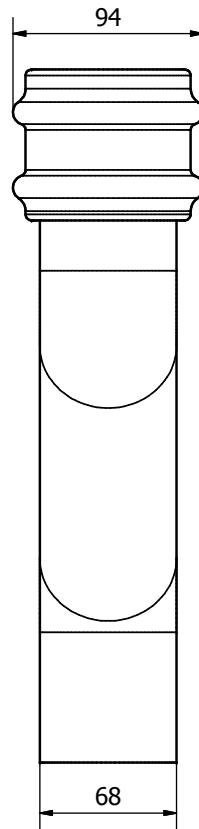

Cast Iron Style
68mm Rainwater Range

BR206LCI
Pipe Coupler With Lugs

Cast Iron Style
68mm Rainwater Range

BR275CI
75mm Offset

Cast Iron Style
68mm Rainwater Range

BR208CI
92.5° Bend

**Cast Iron Style
68mm Rainwater Range**

BR221LCI
112.5° Spigot Offset Bend With Lugs L/H

**Cast Iron Style
68mm Rainwater Range**

BR221RCI
112.5° Spigot Offset Bend With Lugs R/H

Cast Iron Style
68mm Rainwater Range

BR2115CI
115mm Offset

Cast Iron Style
68mm Rainwater Range

BR219CI
135° Bend

Cast Iron Style
68mm Rainwater Range

BR220CI
135° Branch

Cast Iron Style
68mm Rainwater Range

BR2150CI
150mm Offset

Cast Iron Style
68mm Rainwater Range

BR2230CI
230mm Offset

Cast Iron Style
68mm Rainwater Range

BR2305CI
305mm Offset

Cast Iron Style
68mm Rainwater Range

BR2380CI
380mm Offset

Cast Iron Style
68mm Rainwater Range

BR2455CI
455mm Offset

Cast Iron Style
68mm Rainwater Range

BR2018LCI
1.8m Socketed Pipe With Lugs