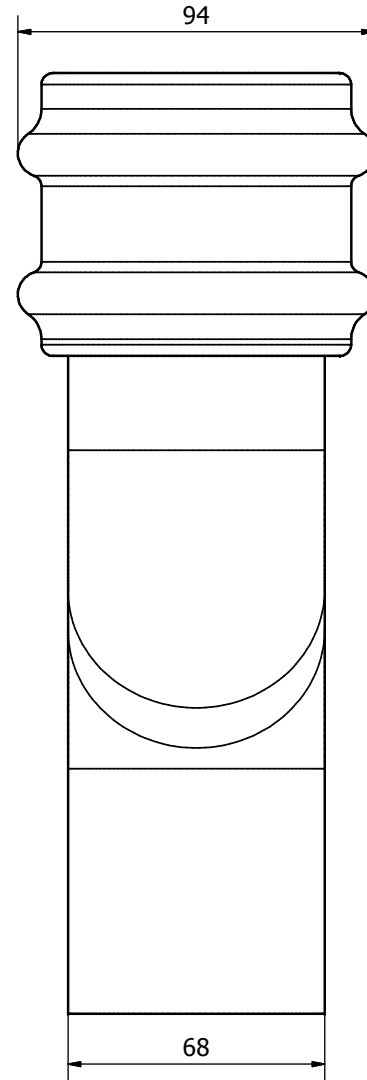

Cast Iron Style
68mm Rainwater Range

BR206LCI
Pipe Coupler With Lugs

Cast Iron Style
68mm Rainwater Range

BR275CI
75mm Offset

Cast Iron Style
68mm Rainwater Range

BR208CI
92.5° Bend

**Cast Iron Style
68mm Rainwater Range**

BR221LCI
112.5° Spigot Offset Bend With Lugs L/H

**Cast Iron Style
68mm Rainwater Range**

BR221RCI
112.5° Spigot Offset Bend With Lugs R/H

Cast Iron Style
68mm Rainwater Range

BR2115CI
115mm Offset

Cast Iron Style
68mm Rainwater Range