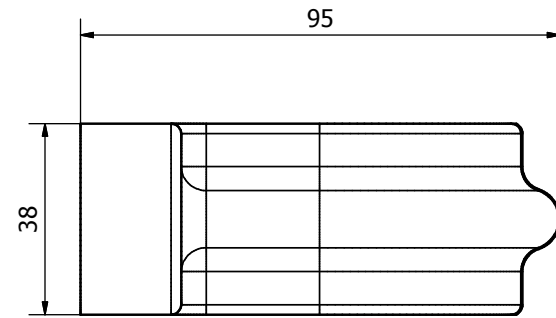

Cast Iron Style
68mm Rainwater Range
BR216LCI
Shoe With Lugs

Cast Iron Style
68mm Rainwater Range

BRH1
Ogee Hopper Small

Cast Iron Style
68mm Rainwater Range

BRH2
Ogee Hopper Medium

Cast Iron Style
68mm Rainwater Range