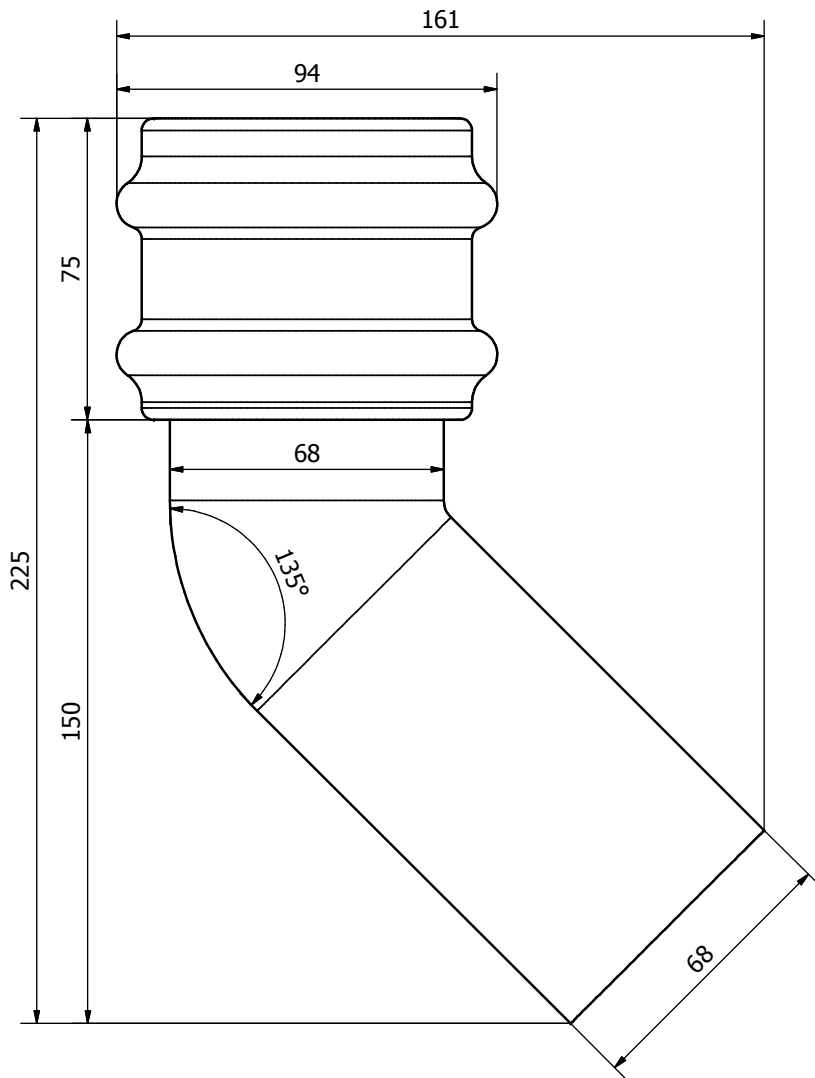

Cast Iron Style
68mm Rainwater Range

BR206LCI
Pipe Coupler With Lugs

Cast Iron Style
68mm Rainwater Range

BR275CI
75mm Offset

Cast Iron Style
68mm Rainwater Range

BR208CI
92.5° Bend

**Cast Iron Style
68mm Rainwater Range**

BR221LCI
112.5° Spigot Offset Bend With Lugs L/H

**Cast Iron Style
68mm Rainwater Range**

BR221RCI
112.5° Spigot Offset Bend With Lugs R/H

Cast Iron Style
68mm Rainwater Range

BR2115CI
115mm Offset

Cast Iron Style
68mm Rainwater Range