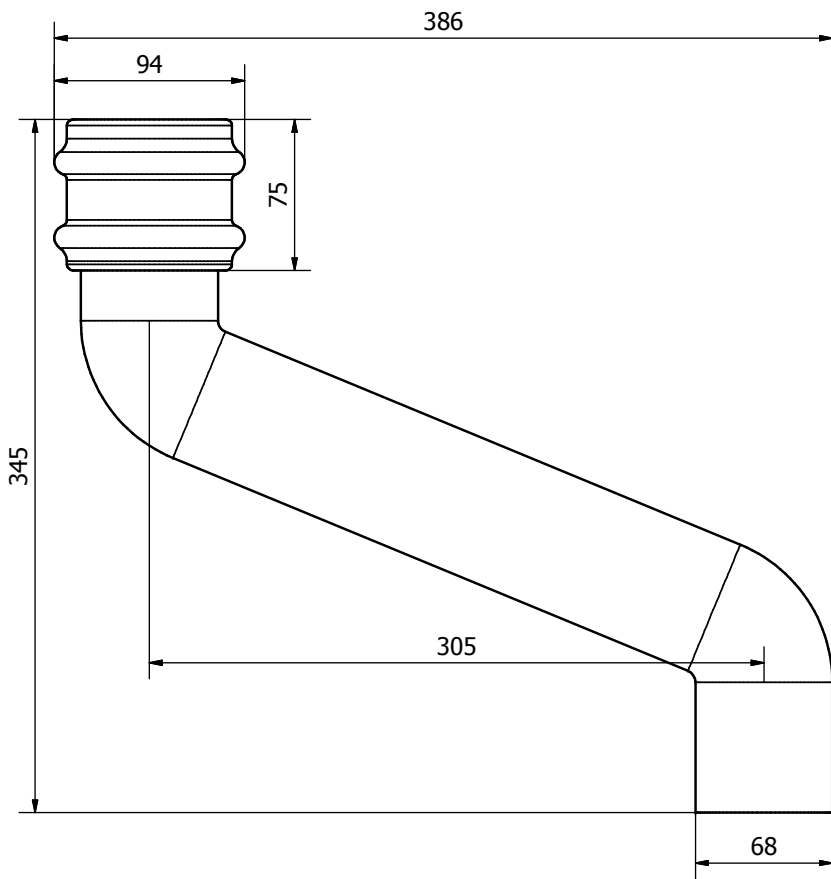

Cast Iron Style
68mm Rainwater Range

BR206LCI
Pipe Coupler With Lugs

Cast Iron Style
68mm Rainwater Range

BR275CI
75mm Offset

Cast Iron Style
68mm Rainwater Range

BR208CI
92.5° Bend

**Cast Iron Style
68mm Rainwater Range**

BR219CI
135° Bend

Cast Iron Style
68mm Rainwater Range

BR220CI
135° Branch

Cast Iron Style
68mm Rainwater Range

BR2150CI
150mm Offset

Cast Iron Style
68mm Rainwater Range

BR2230CI
230mm Offset

Cast Iron Style
68mm Rainwater Range

BR2305CI
305mm Offset

Cast Iron Style
68mm Rainwater Range

BR2380CI
380mm Offset

Cast Iron Style
68mm Rainwater Range

BR2455CI
455mm Offset

Cast Iron Style
68mm Rainwater Range

BR2018LCI
1.8m Socketed Pipe With Lugs