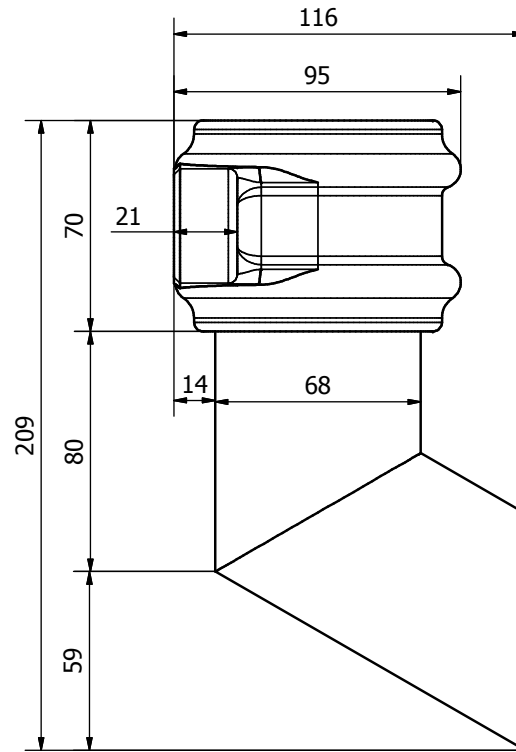

BR2305CI
305mm Offset

Cast Iron Style
68mm Rainwater Range

BR2380CI
380mm Offset

Cast Iron Style
68mm Rainwater Range

BR2455CI
455mm Offset

Cast Iron Style
68mm Rainwater Range

BR2018LCI
1.8m Socketed Pipe With Lugs