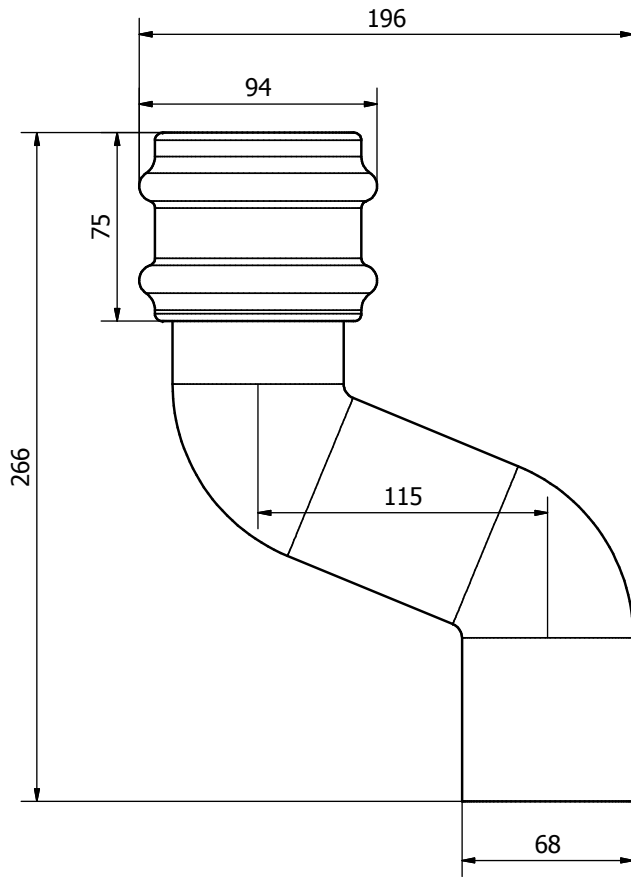

Cast Iron Style
68mm Rainwater Range

BR206LCI
Pipe Coupler With Lugs

Cast Iron Style
68mm Rainwater Range

BR275CI
75mm Offset

Cast Iron Style
68mm Rainwater Range

BR208CI
92.5° Bend

**Cast Iron Style
68mm Rainwater Range**

BR221LCI
112.5° Spigot Offset Bend With Lugs L/H

**Cast Iron Style
68mm Rainwater Range**

BR221RCI
112.5° Spigot Offset Bend With Lugs R/H

Cast Iron Style
68mm Rainwater Range

BR2115CI
115mm Offset

Cast Iron Style
68mm Rainwater Range