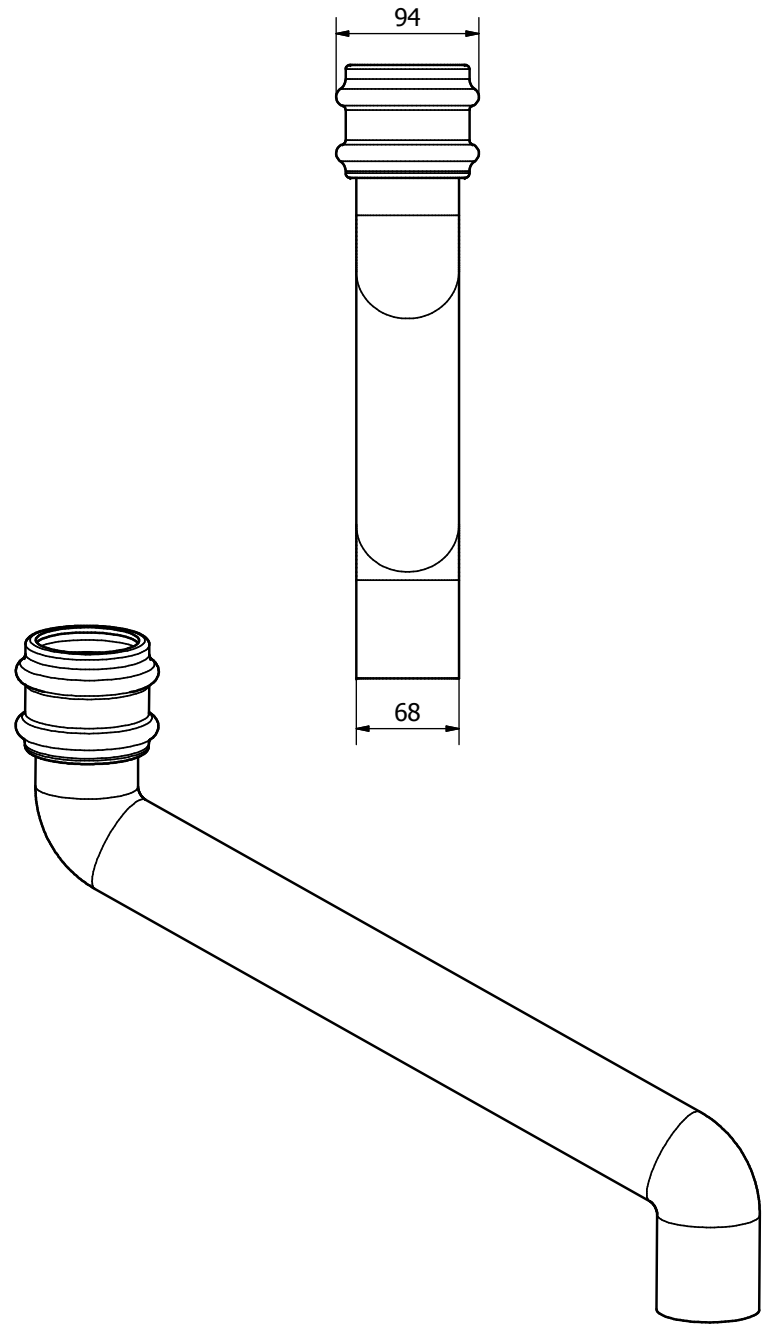

Cast Iron Style
68mm Rainwater Range

BR206LCI
Pipe Coupler With Lugs

Cast Iron Style
68mm Rainwater Range

BR275CI
75mm Offset

Cast Iron Style
68mm Rainwater Range

BR208CI
92.5° Bend

**Cast Iron Style
68mm Rainwater Range**

BR221LCI
112.5° Spigot Offset Bend With Lugs L/H

**Cast Iron Style
68mm Rainwater Range**

BR221RCI
112.5° Spigot Offset Bend With Lugs R/H

Cast Iron Style
68mm Rainwater Range

BR2115CI
115mm Offset

Cast Iron Style
68mm Rainwater Range

BR219CI
135° Bend

Cast Iron Style
68mm Rainwater Range

BR220CI
135° Branch

Cast Iron Style
68mm Rainwater Range

BR2150CI
150mm Offset

Cast Iron Style
68mm Rainwater Range

BR2230CI
230mm Offset

Cast Iron Style
68mm Rainwater Range

BR2305CI
305mm Offset

Cast Iron Style
68mm Rainwater Range

BR2380CI
380mm Offset

Cast Iron Style
68mm Rainwater Range

BR2455CI
455mm Offset

Cast Iron Style
68mm Rainwater Range

BR2018LCI
1.8m Socketed Pipe With Lugs