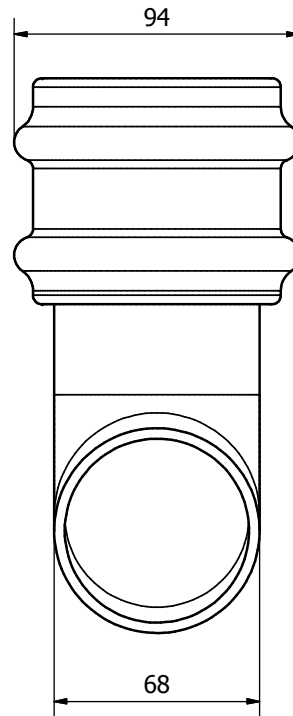

Cast Iron Style
68mm Rainwater Range

BR206LCI
Pipe Coupler With Lugs

Cast Iron Style
68mm Rainwater Range

BR275CI
75mm Offset

Cast Iron Style
68mm Rainwater Range

BR208CI
92.5° Bend

**Cast Iron Style
68mm Rainwater Range**

BR221LCI
112.5° Spigot Offset Bend With Lugs L/H

**Cast Iron Style
68mm Rainwater Range**

BR221RCI
112.5° Spigot Offset Bend With Lugs R/H

Cast Iron Style
68mm Rainwater Range

BR2115CI
115mm Offset

Cast Iron Style
68mm Rainwater Range