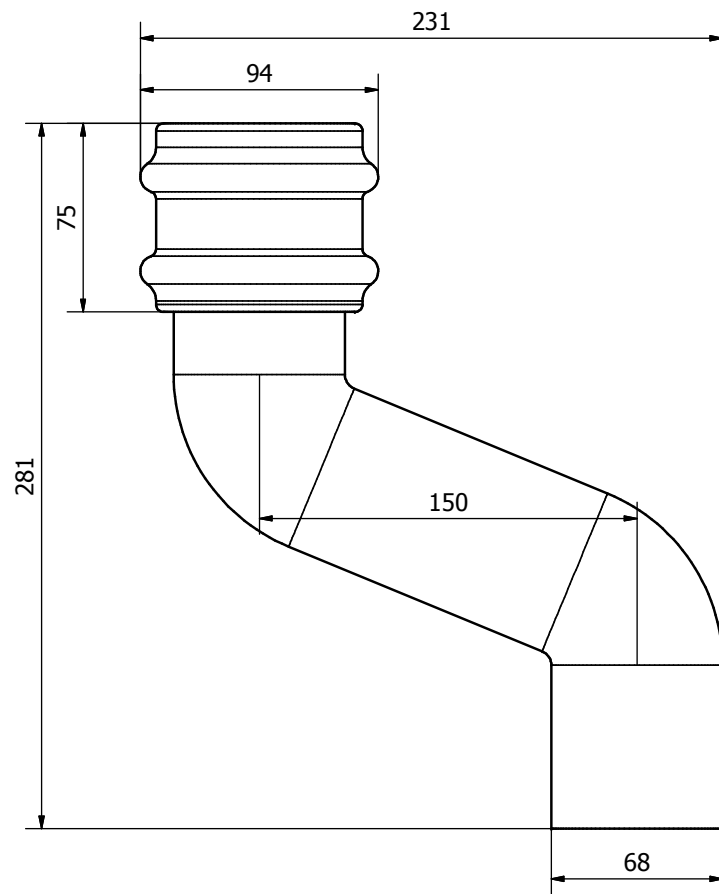

Cast Iron Style
68mm Rainwater Range

BR2150CI
150mm Offset