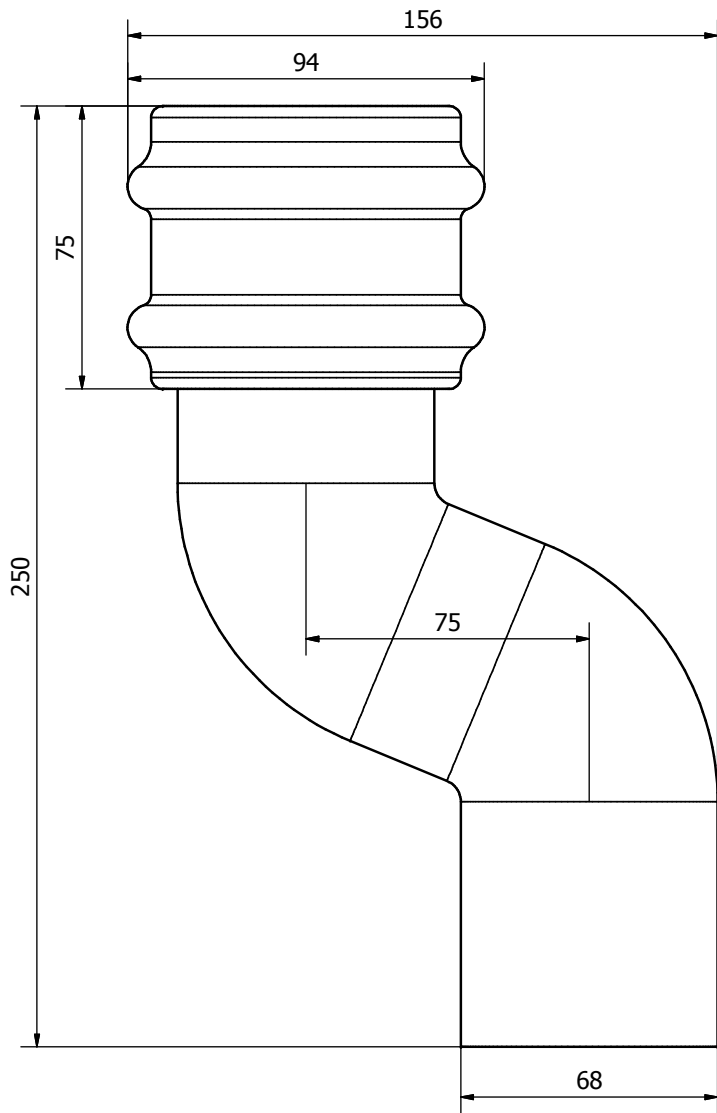

Cast Iron Style
68mm Rainwater Range

BR206LCI
Pipe Coupler With Lugs

Cast Iron Style
68mm Rainwater Range

BR275CI
75mm Offset

Cast Iron Style
68mm Rainwater Range

BR208CI
92.5° Bend

**Cast Iron Style
68mm Rainwater Range**

BR221LCI
112.5° Spigot Offset Bend With Lugs L/H

**Cast Iron Style
68mm Rainwater Range**

BR221RCI
112.5° Spigot Offset Bend With Lugs R/H

Cast Iron Style
68mm Rainwater Range

BR2115CI
115mm Offset

Cast Iron Style
68mm Rainwater Range