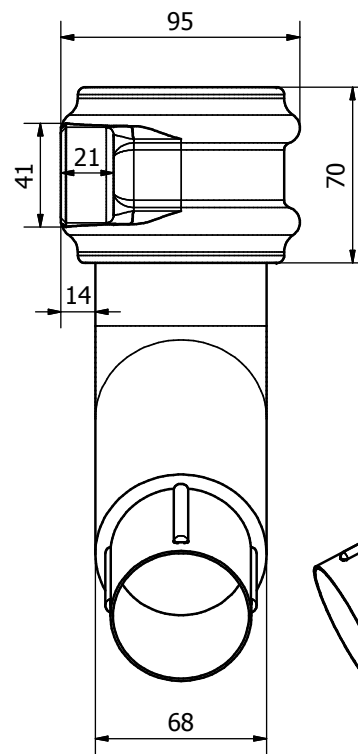

Cast Iron Style
68mm Rainwater Range

BR206LCI
Pipe Coupler With Lugs

Cast Iron Style
68mm Rainwater Range

BR275CI
75mm Offset

Cast Iron Style
68mm Rainwater Range

BR208CI
92.5° Bend

**Cast Iron Style
68mm Rainwater Range**

BR221LCI
112.5° Spigot Offset Bend With Lugs L/H

**Cast Iron Style
68mm Rainwater Range**

BR221RCI
112.5° Spigot Offset Bend With Lugs R/H

Cast Iron Style
68mm Rainwater Range

BR2115CI
115mm Offset

Cast Iron Style
68mm Rainwater Range