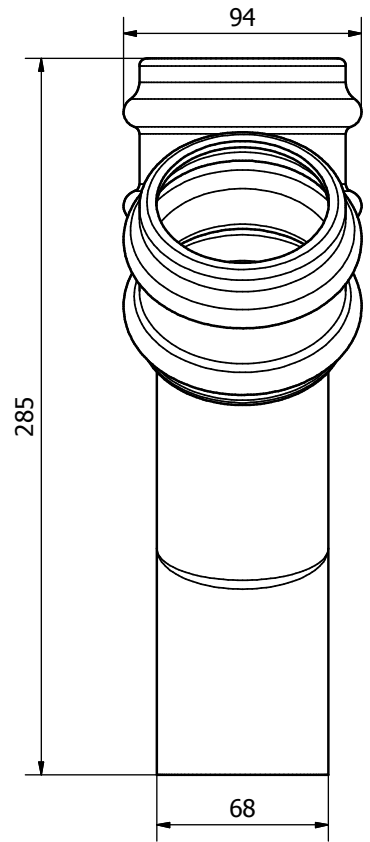

Cast Iron Style
68mm Rainwater Range

BR220CI
135° Branch