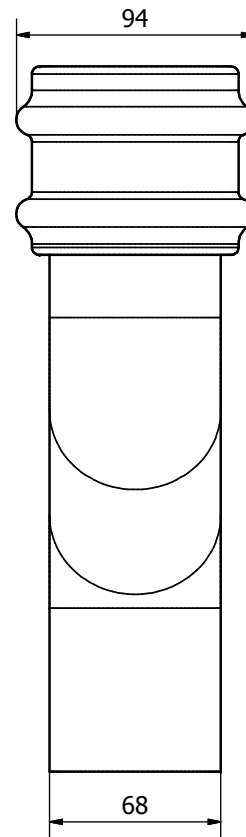

Cast Iron Style
68mm Rainwater Range

BR2150CI
150mm Offset