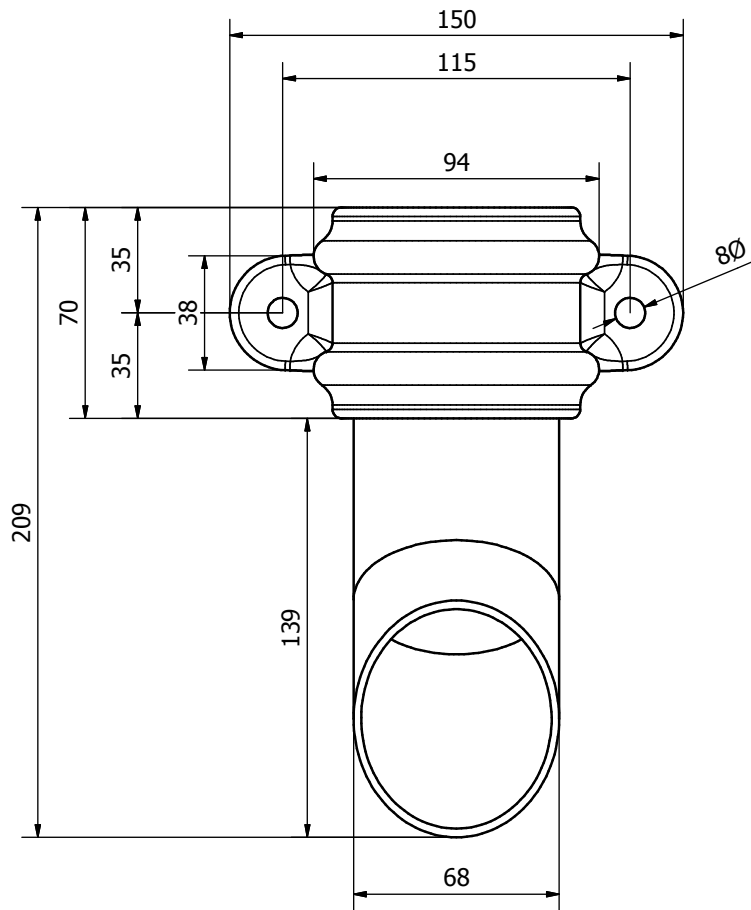

Cast Iron Style
68mm Rainwater Range

BR206LCI
Pipe Coupler With Lugs

Cast Iron Style
68mm Rainwater Range

BR275CI
75mm Offset

Cast Iron Style
68mm Rainwater Range

BR208CI
92.5° Bend

**Cast Iron Style
68mm Rainwater Range**

BR2305CI
305mm Offset

Cast Iron Style
68mm Rainwater Range

BR2380CI
380mm Offset

Cast Iron Style
68mm Rainwater Range

BR2455CI
455mm Offset

Cast Iron Style
68mm Rainwater Range

BR2018LCI
1.8m Socketed Pipe With Lugs