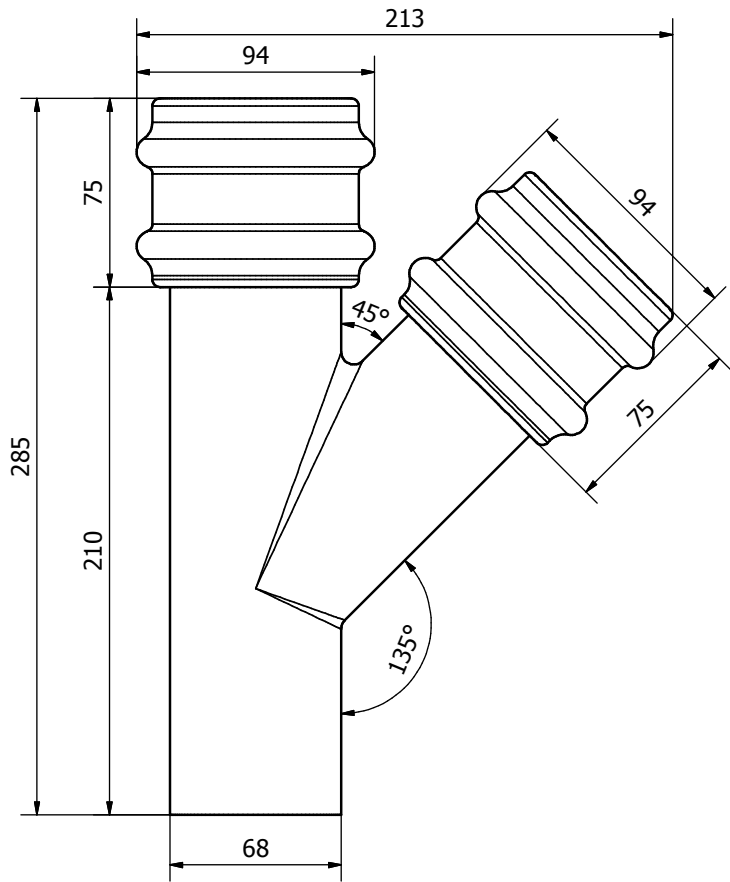

Cast Iron Style
68mm Rainwater Range

BR220CI
135° Branch