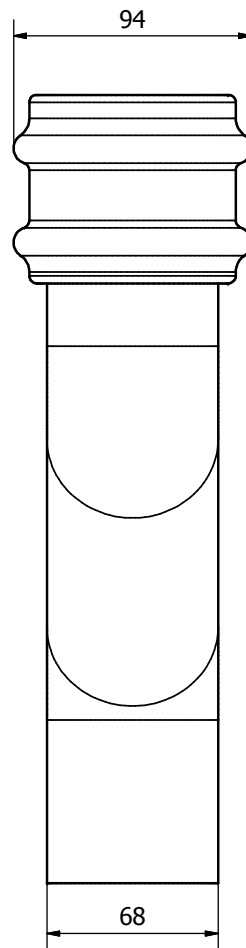

Cast Iron Style
68mm Rainwater Range

BR206LCI
Pipe Coupler With Lugs

Cast Iron Style
68mm Rainwater Range

BR275CI
75mm Offset

Cast Iron Style
68mm Rainwater Range

BR208CI
92.5° Bend

**Cast Iron Style
68mm Rainwater Range**

BR221LCI
112.5° Spigot Offset Bend With Lugs L/H

**Cast Iron Style
68mm Rainwater Range**

BR221RCI
112.5° Spigot Offset Bend With Lugs R/H

Cast Iron Style
68mm Rainwater Range

BR2115CI
115mm Offset

Cast Iron Style
68mm Rainwater Range

BR219CI
135° Bend

Cast Iron Style
68mm Rainwater Range

BR220CI
135° Branch

Cast Iron Style
68mm Rainwater Range

BR2150CI
150mm Offset

Cast Iron Style
68mm Rainwater Range

BR2230CI
230mm Offset

Cast Iron Style
68mm Rainwater Range

BR2305CI
305mm Offset

Cast Iron Style
68mm Rainwater Range

BR2380CI
380mm Offset

Cast Iron Style
68mm Rainwater Range

BR2455CI
455mm Offset

Cast Iron Style
68mm Rainwater Range

BR2018LCI
1.8m Socketed Pipe With Lugs