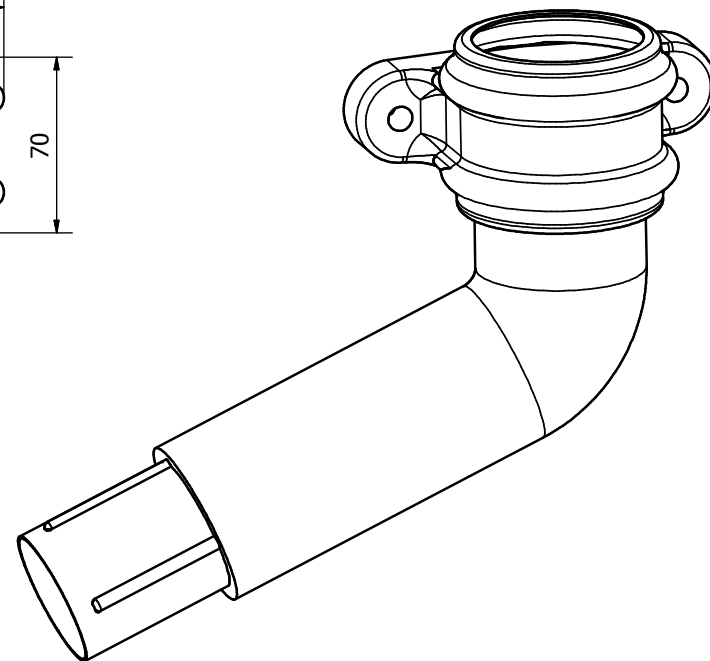

Cast Iron Style
68mm Rainwater Range

BR206LCI
Pipe Coupler With Lugs

Cast Iron Style
68mm Rainwater Range

BR275CI
75mm Offset

Cast Iron Style
68mm Rainwater Range

BR208CI
92.5° Bend

**Cast Iron Style
68mm Rainwater Range**

BR221LCI
112.5° Spigot Offset Bend With Lugs L/H

**Cast Iron Style
68mm Rainwater Range**

BR221RCI
112.5° Spigot Offset Bend With Lugs R/H

Cast Iron Style
68mm Rainwater Range

BR2115CI
115mm Offset

Cast Iron Style
68mm Rainwater Range