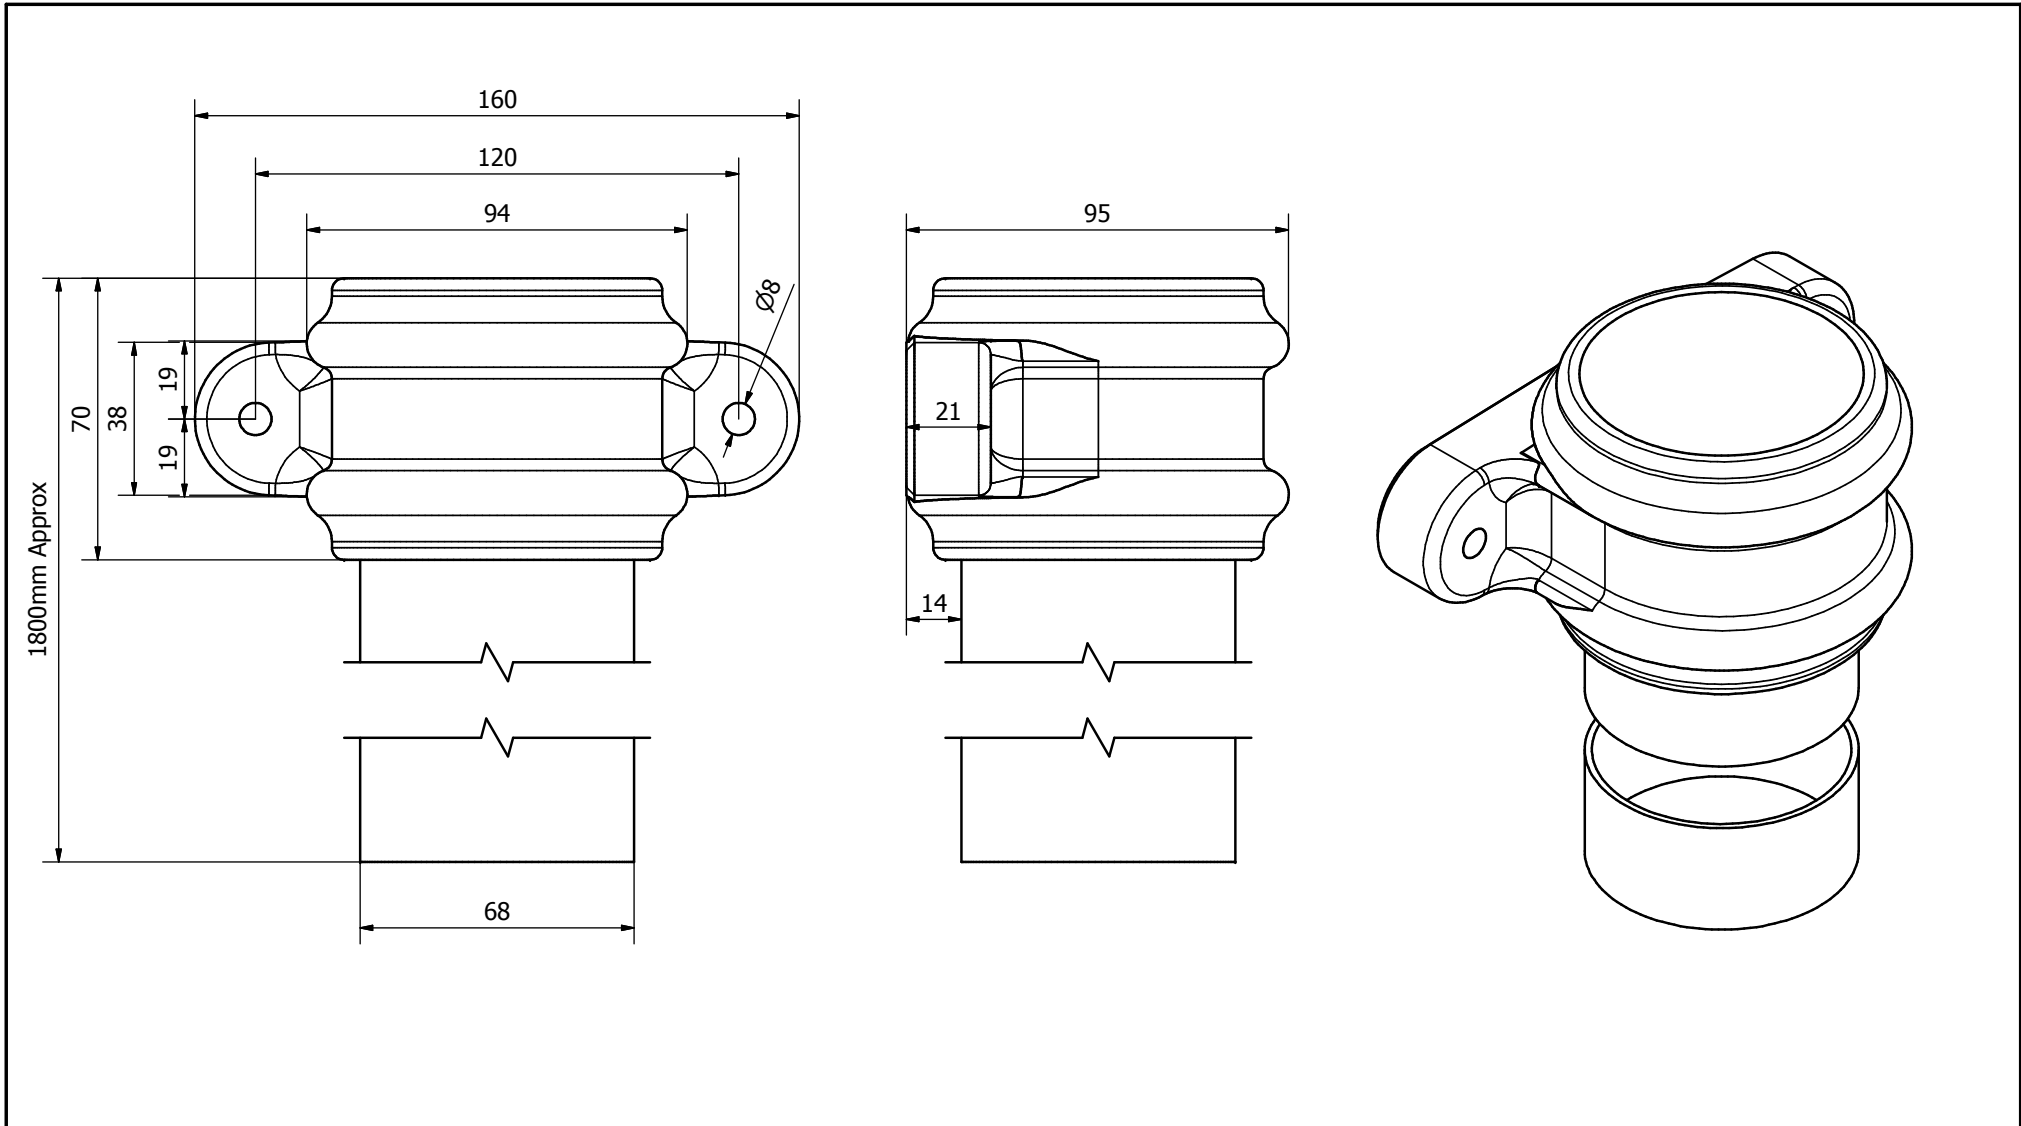

BR2305CI
305mm Offset

Cast Iron Style
68mm Rainwater Range

BR2380CI
380mm Offset

Cast Iron Style
68mm Rainwater Range

BR2455CI
455mm Offset

Cast Iron Style
68mm Rainwater Range

BR2018LCI
1.8m Socketed Pipe With Lugs