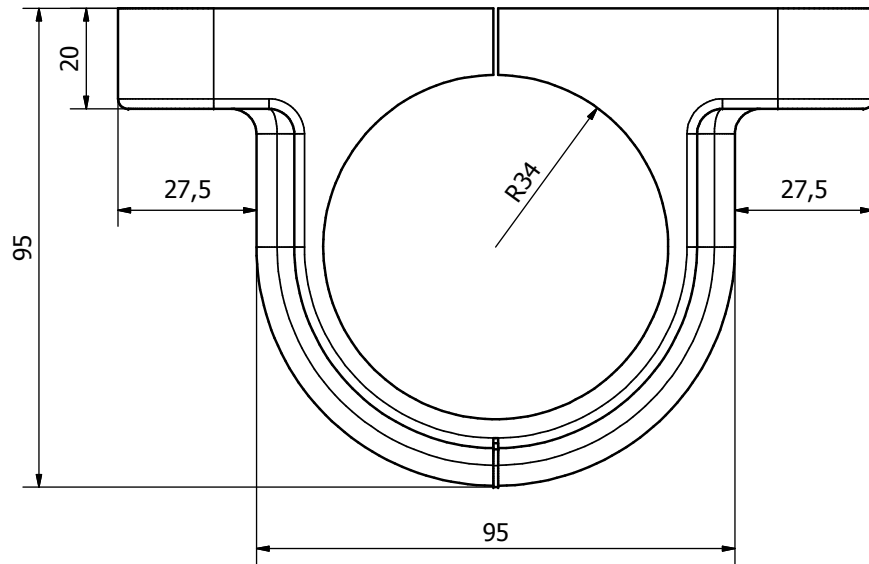

BR2305CI
305mm Offset

Cast Iron Style
68mm Rainwater Range

BR2380CI
380mm Offset

Cast Iron Style
68mm Rainwater Range

BR2455CI
455mm Offset

Cast Iron Style
68mm Rainwater Range

BR2018LCI
1.8m Socketed Pipe With Lugs

Cast Iron Style
68mm Rainwater Range
BR216LCI
Shoe With Lugs

Cast Iron Style
68mm Rainwater Range

BRH1
Ogee Hopper Small

Cast Iron Style
68mm Rainwater Range

BRH2
Ogee Hopper Medium

Cast Iron Style
68mm Rainwater Range