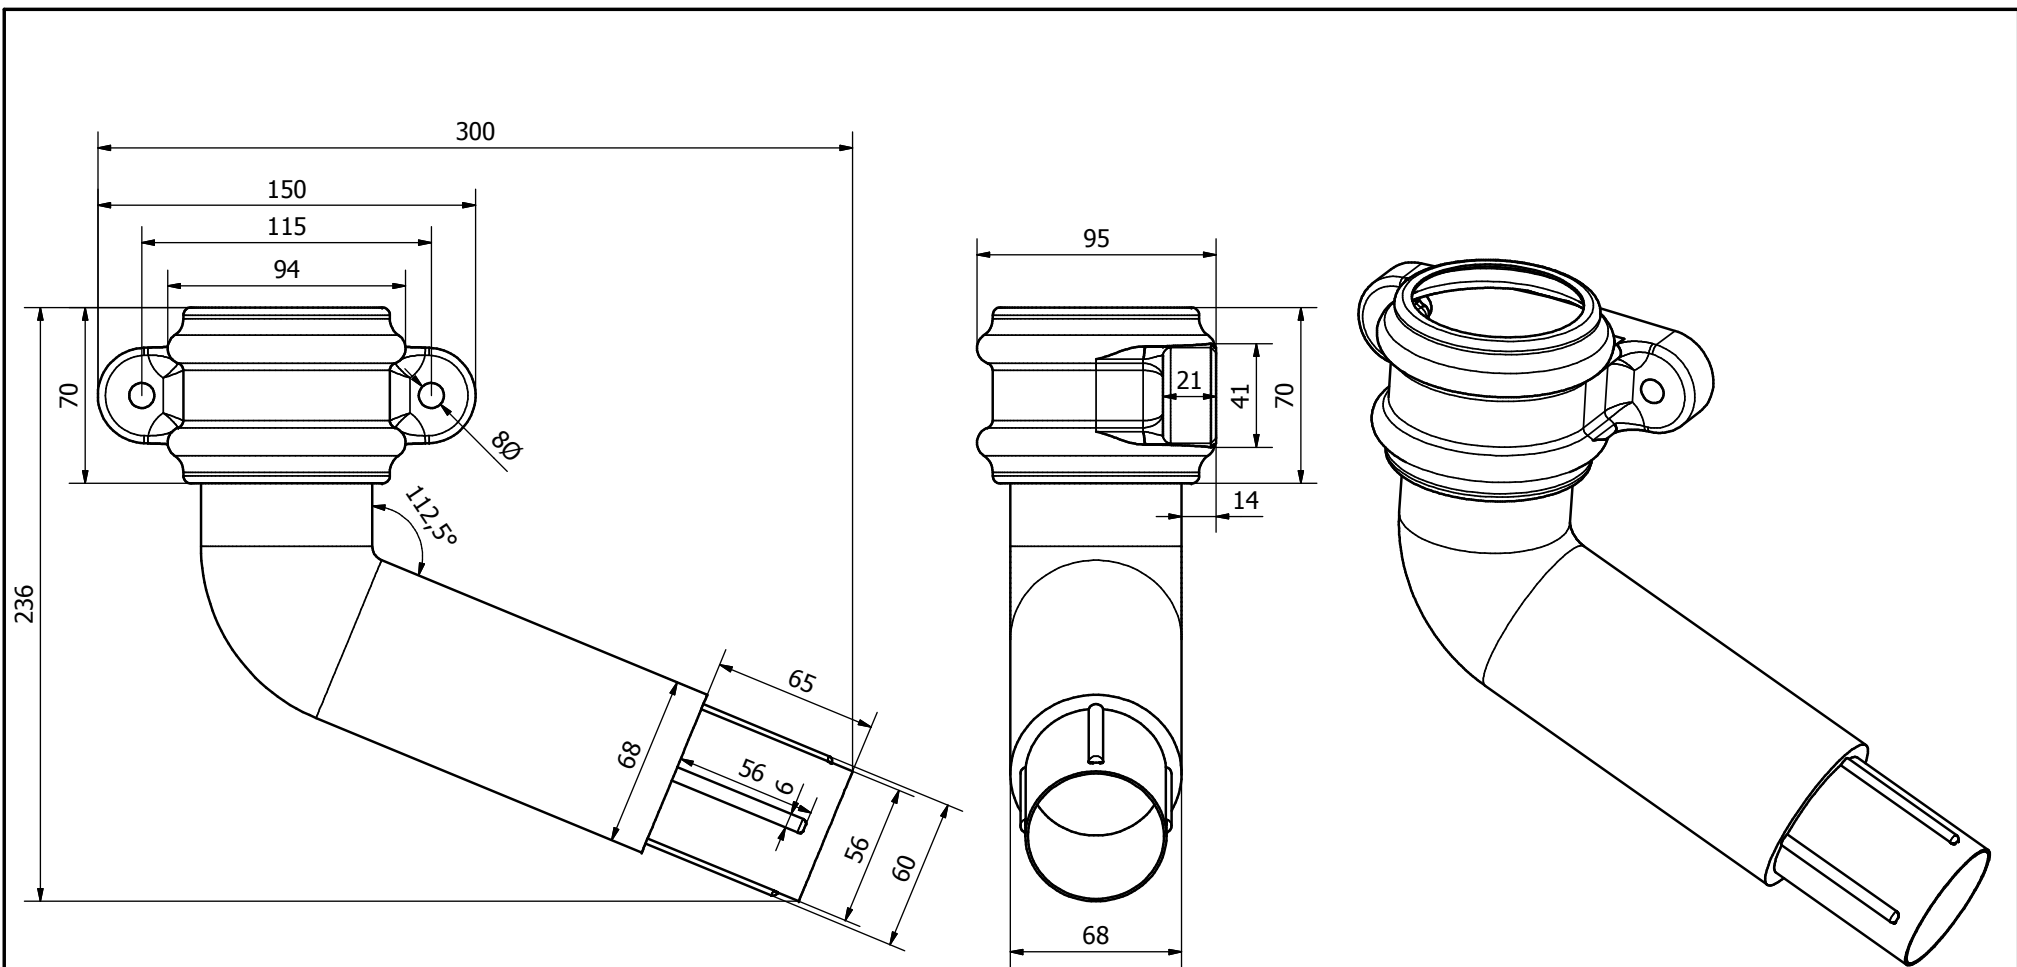

Cast Iron Style
68mm Rainwater Range

BR206LCI
Pipe Coupler With Lugs

Cast Iron Style
68mm Rainwater Range

BR275CI
75mm Offset

Cast Iron Style
68mm Rainwater Range

BR208CI
92.5° Bend

**Cast Iron Style
68mm Rainwater Range**

BR221LCI
112.5° Spigot Offset Bend With Lugs L/H

**Cast Iron Style
68mm Rainwater Range**

BR221RCI
112.5° Spigot Offset Bend With Lugs R/H

Cast Iron Style
68mm Rainwater Range

BR2115CI
115mm Offset

Cast Iron Style
68mm Rainwater Range