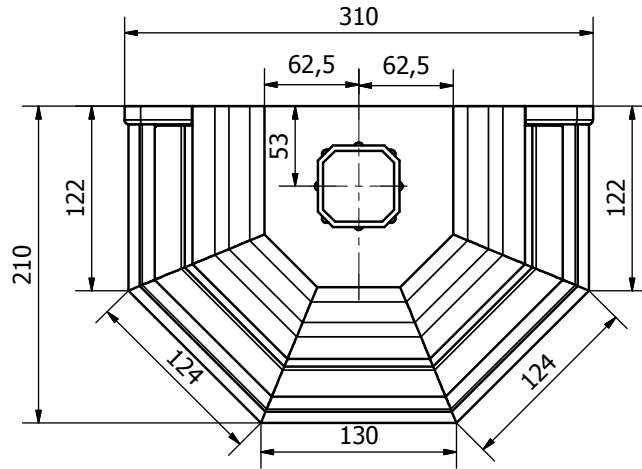

Cast Iron Style
68mm Rainwater Range

BRH2
Ogee Hopper Medium