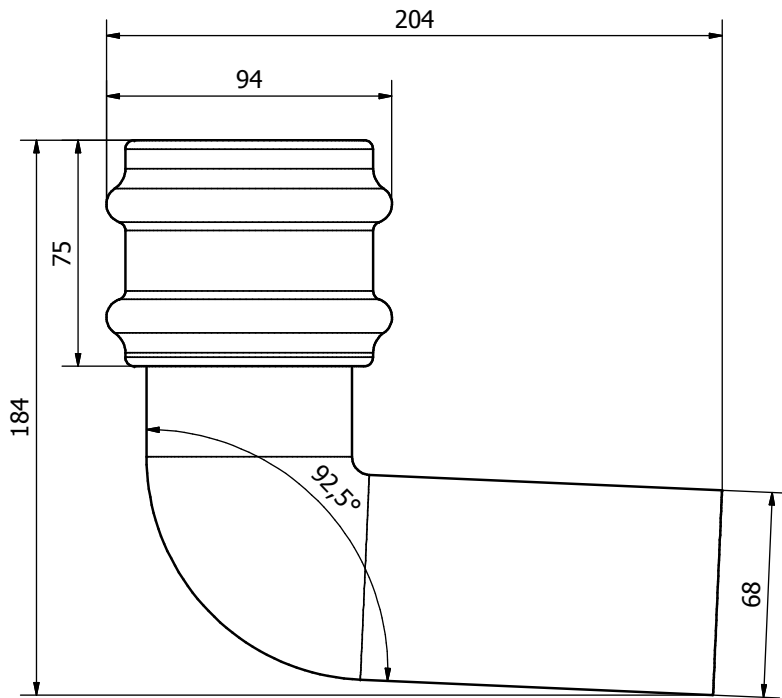

Cast Iron Style
68mm Rainwater Range

BR206LCI
Pipe Coupler With Lugs

Cast Iron Style
68mm Rainwater Range

BR275CI
75mm Offset

Cast Iron Style
68mm Rainwater Range

BR208CI
92.5° Bend

**Cast Iron Style
68mm Rainwater Range**

BR221LCI
112.5° Spigot Offset Bend With Lugs L/H

**Cast Iron Style
68mm Rainwater Range**

BR221RCI
112.5° Spigot Offset Bend With Lugs R/H

Cast Iron Style
68mm Rainwater Range

BR2115CI
115mm Offset

Cast Iron Style
68mm Rainwater Range