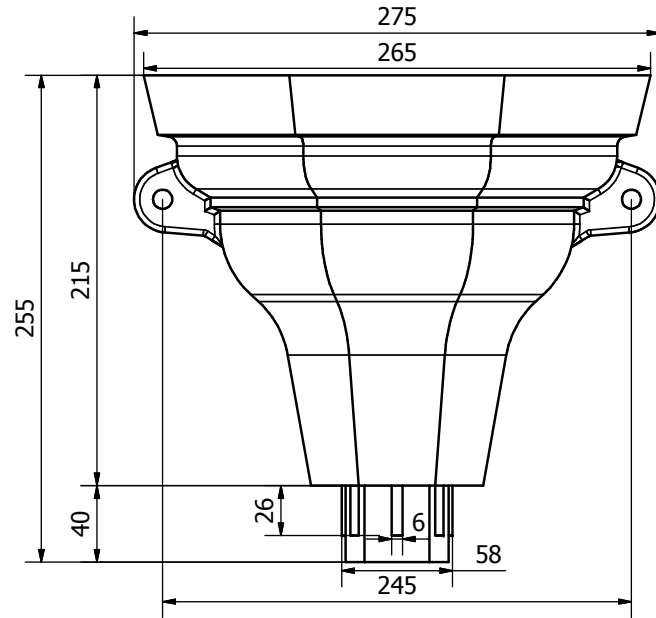

Cast Iron Style
68mm Rainwater Range

BRH1
Ogee Hopper Small