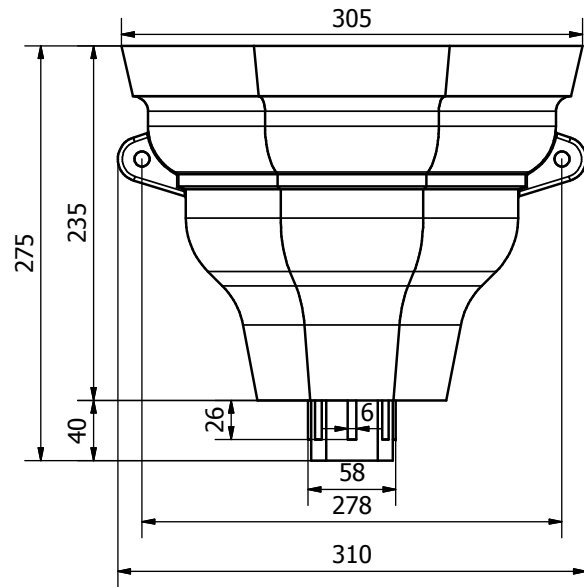

BR2305CI
305mm Offset

Cast Iron Style
68mm Rainwater Range

BR2380CI
380mm Offset

Cast Iron Style
68mm Rainwater Range

BR2455CI
455mm Offset

Cast Iron Style
68mm Rainwater Range

BR2018LCI
1.8m Socketed Pipe With Lugs

Cast Iron Style
68mm Rainwater Range
BR216LCI
Shoe With Lugs

Cast Iron Style
68mm Rainwater Range

BRH1
Ogee Hopper Small

Cast Iron Style
68mm Rainwater Range

BRH2
Ogee Hopper Medium

Cast Iron Style
68mm Rainwater Range