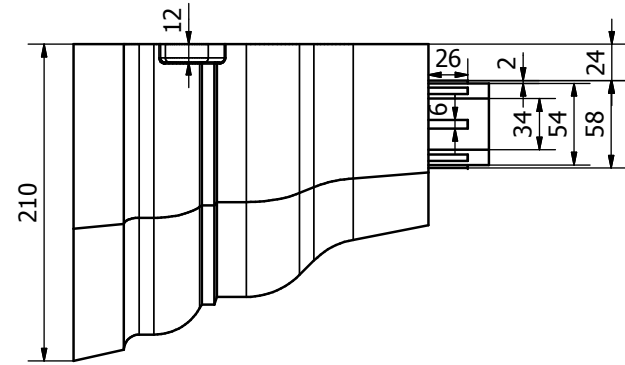

Cast Iron Style
68mm Rainwater Range

BRH2
Ogee Hopper Medium