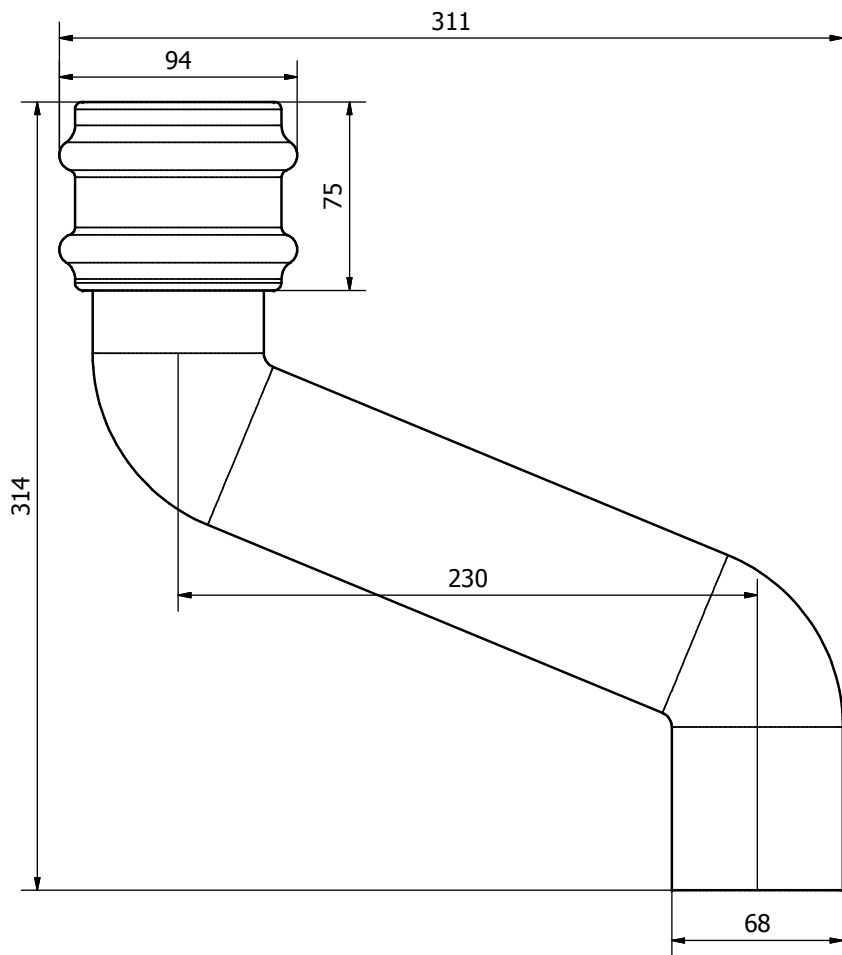

Cast Iron Style
68mm Rainwater Range

BR206LCI
Pipe Coupler With Lugs

Cast Iron Style
68mm Rainwater Range

BR275CI
75mm Offset

Cast Iron Style
68mm Rainwater Range

BR208CI
92.5° Bend

**Cast Iron Style
68mm Rainwater Range**

BR219CI
135° Bend

Cast Iron Style
68mm Rainwater Range

BR220CI
135° Branch

Cast Iron Style
68mm Rainwater Range

BR2150CI
150mm Offset

Cast Iron Style
68mm Rainwater Range

BR2230CI
230mm Offset

Cast Iron Style
68mm Rainwater Range

BR2305CI
305mm Offset

Cast Iron Style
68mm Rainwater Range

BR2380CI
380mm Offset

Cast Iron Style
68mm Rainwater Range

BR2455CI
455mm Offset

Cast Iron Style
68mm Rainwater Range

BR2018LCI
1.8m Socketed Pipe With Lugs