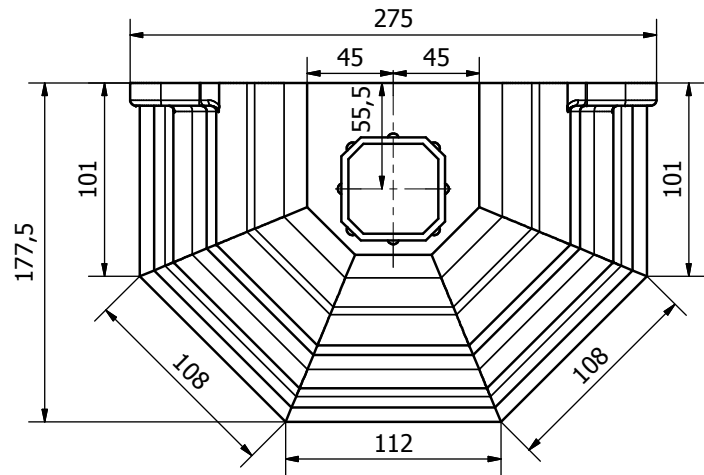

Cast Iron Style
68mm Rainwater Range

BRH1
Ogee Hopper Small