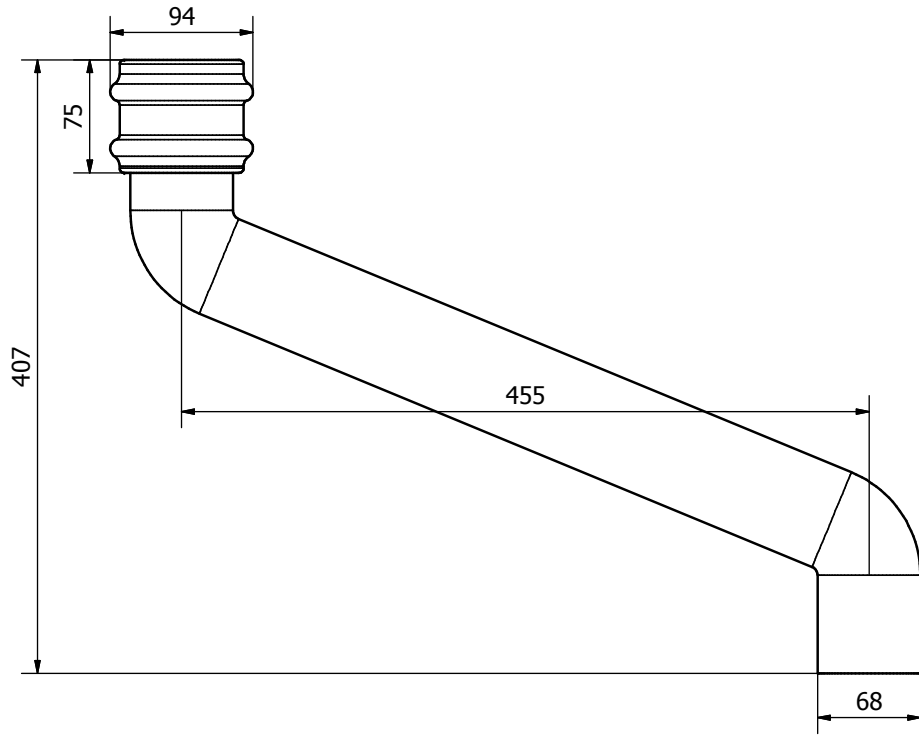

Cast Iron Style
68mm Rainwater Range

BR206LCI
Pipe Coupler With Lugs

Cast Iron Style
68mm Rainwater Range

BR275CI
75mm Offset

Cast Iron Style
68mm Rainwater Range

BR208CI
92.5° Bend

**Cast Iron Style
68mm Rainwater Range**

BR2305CI
305mm Offset

Cast Iron Style
68mm Rainwater Range

BR2380CI
380mm Offset

Cast Iron Style
68mm Rainwater Range

BR2455CI
455mm Offset

Cast Iron Style
68mm Rainwater Range

BR2018LCI
1.8m Socketed Pipe With Lugs