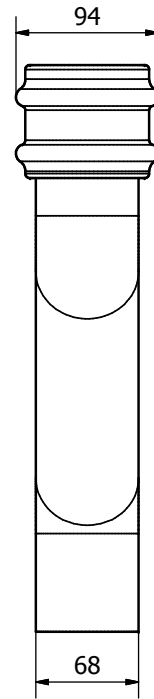

Cast Iron Style
68mm Rainwater Range

BR206LCI
Pipe Coupler With Lugs

Cast Iron Style
68mm Rainwater Range

BR275CI
75mm Offset

Cast Iron Style
68mm Rainwater Range

BR208CI
92.5° Bend

**Cast Iron Style
68mm Rainwater Range**

BR221LCI
112.5° Spigot Offset Bend With Lugs L/H

**Cast Iron Style
68mm Rainwater Range**

BR221RCI
112.5° Spigot Offset Bend With Lugs R/H

Cast Iron Style
68mm Rainwater Range

BR2115CI
115mm Offset

Cast Iron Style
68mm Rainwater Range

BR219CI
135° Bend

Cast Iron Style
68mm Rainwater Range

BR220CI
135° Branch

Cast Iron Style
68mm Rainwater Range

BR2150CI
150mm Offset

Cast Iron Style
68mm Rainwater Range

BR2230CI
230mm Offset

Cast Iron Style
68mm Rainwater Range

BR2305CI
305mm Offset

Cast Iron Style
68mm Rainwater Range

BR2380CI
380mm Offset

Cast Iron Style
68mm Rainwater Range

BR2455CI
455mm Offset

Cast Iron Style
68mm Rainwater Range

BR2018LCI
1.8m Socketed Pipe With Lugs