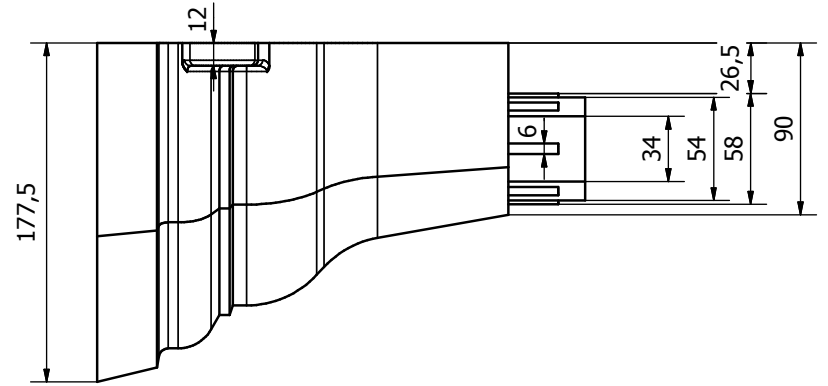

Cast Iron Style
68mm Rainwater Range

BRH1
Ogee Hopper Small