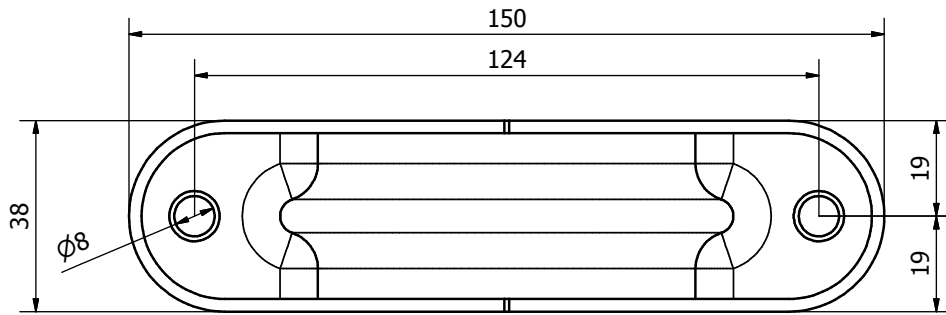

BR2305CI
305mm Offset

Cast Iron Style
68mm Rainwater Range

BR2380CI
380mm Offset

Cast Iron Style
68mm Rainwater Range

BR2455CI
455mm Offset

Cast Iron Style
68mm Rainwater Range

BR2018LCI
1.8m Socketed Pipe With Lugs

Cast Iron Style
68mm Rainwater Range
BR216LCI
Shoe With Lugs

Cast Iron Style
68mm Rainwater Range

BRH1
Ogee Hopper Small

Cast Iron Style
68mm Rainwater Range

BRH2
Ogee Hopper Medium

Cast Iron Style
68mm Rainwater Range