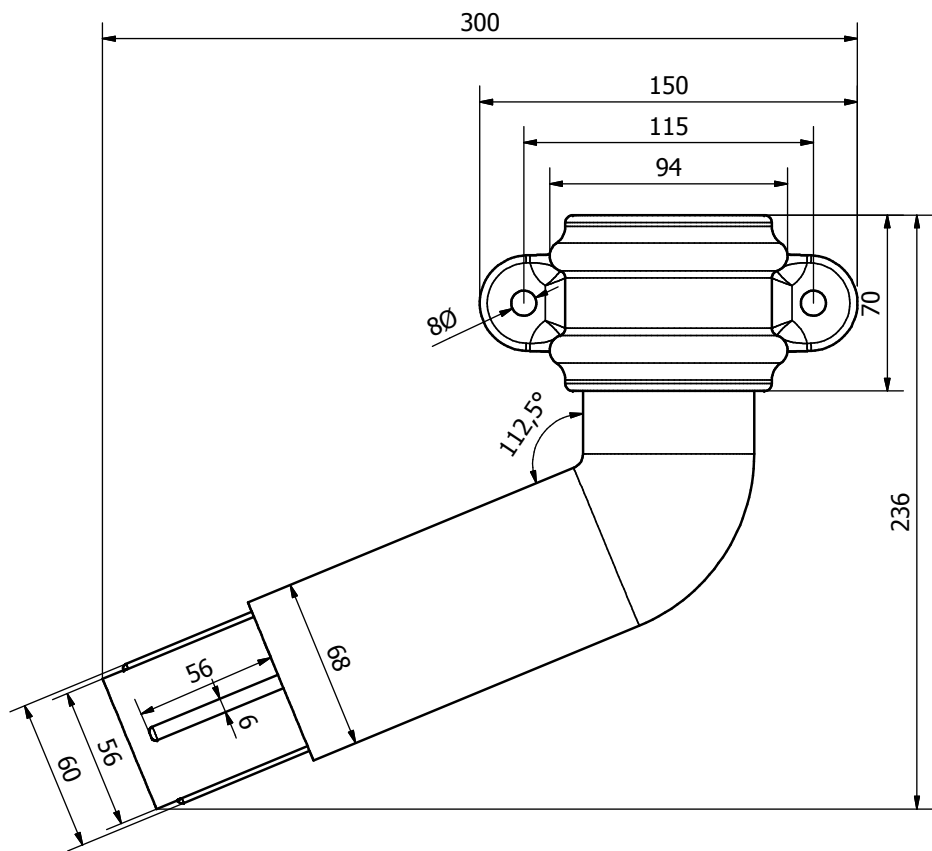

Cast Iron Style
68mm Rainwater Range

BR206LCI
Pipe Coupler With Lugs

Cast Iron Style
68mm Rainwater Range

BR275CI
75mm Offset

Cast Iron Style
68mm Rainwater Range

BR208CI
92.5° Bend

**Cast Iron Style
68mm Rainwater Range**

BR221LCI
112.5° Spigot Offset Bend With Lugs L/H

**Cast Iron Style
68mm Rainwater Range**

BR221RCI
112.5° Spigot Offset Bend With Lugs R/H

Cast Iron Style
68mm Rainwater Range

BR2115CI
115mm Offset

Cast Iron Style
68mm Rainwater Range

BR2305CI
305mm Offset

Cast Iron Style
68mm Rainwater Range

BR2380CI
380mm Offset

Cast Iron Style
68mm Rainwater Range

BR2455CI
455mm Offset

Cast Iron Style
68mm Rainwater Range

BR2018LCI
1.8m Socketed Pipe With Lugs