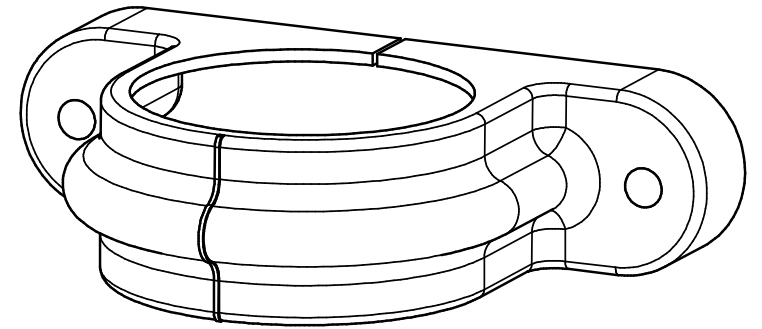

BR2305CI
305mm Offset

Cast Iron Style
68mm Rainwater Range

BR2380CI
380mm Offset

Cast Iron Style
68mm Rainwater Range

BR2455CI
455mm Offset

Cast Iron Style
68mm Rainwater Range

BR2018LCI
1.8m Socketed Pipe With Lugs

Cast Iron Style
68mm Rainwater Range
BR216LCI
Shoe With Lugs

Cast Iron Style
68mm Rainwater Range

BRH1
Ogee Hopper Small

Cast Iron Style
68mm Rainwater Range

BRH2
Ogee Hopper Medium

Cast Iron Style
68mm Rainwater Range