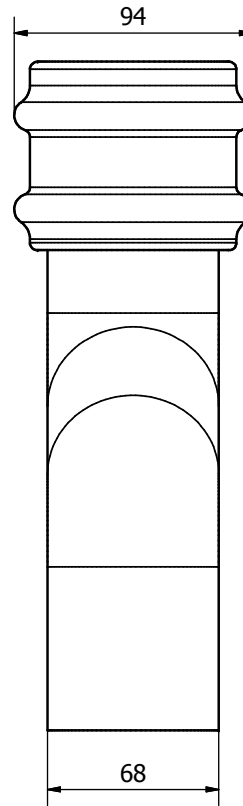

Cast Iron Style
68mm Rainwater Range

BR206LCI
Pipe Coupler With Lugs

Cast Iron Style
68mm Rainwater Range

BR275CI
75mm Offset

Cast Iron Style
68mm Rainwater Range

BR208CI
92.5° Bend

**Cast Iron Style
68mm Rainwater Range**

BR221LCI
112.5° Spigot Offset Bend With Lugs L/H

**Cast Iron Style
68mm Rainwater Range**

BR221RCI
112.5° Spigot Offset Bend With Lugs R/H

Cast Iron Style
68mm Rainwater Range

BR2115CI
115mm Offset

Cast Iron Style
68mm Rainwater Range