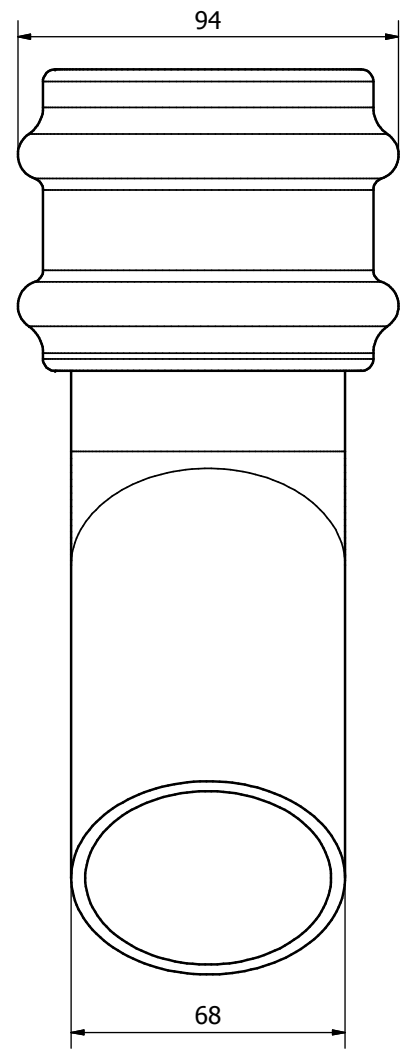

Cast Iron Style
68mm Rainwater Range

BR206LCI
Pipe Coupler With Lugs

Cast Iron Style
68mm Rainwater Range

BR275CI
75mm Offset

Cast Iron Style
68mm Rainwater Range

BR208CI
92.5° Bend

**Cast Iron Style
68mm Rainwater Range**

BR221LCI
112.5° Spigot Offset Bend With Lugs L/H

**Cast Iron Style
68mm Rainwater Range**

BR221RCI
112.5° Spigot Offset Bend With Lugs R/H

Cast Iron Style
68mm Rainwater Range

BR2115CI
115mm Offset

Cast Iron Style
68mm Rainwater Range