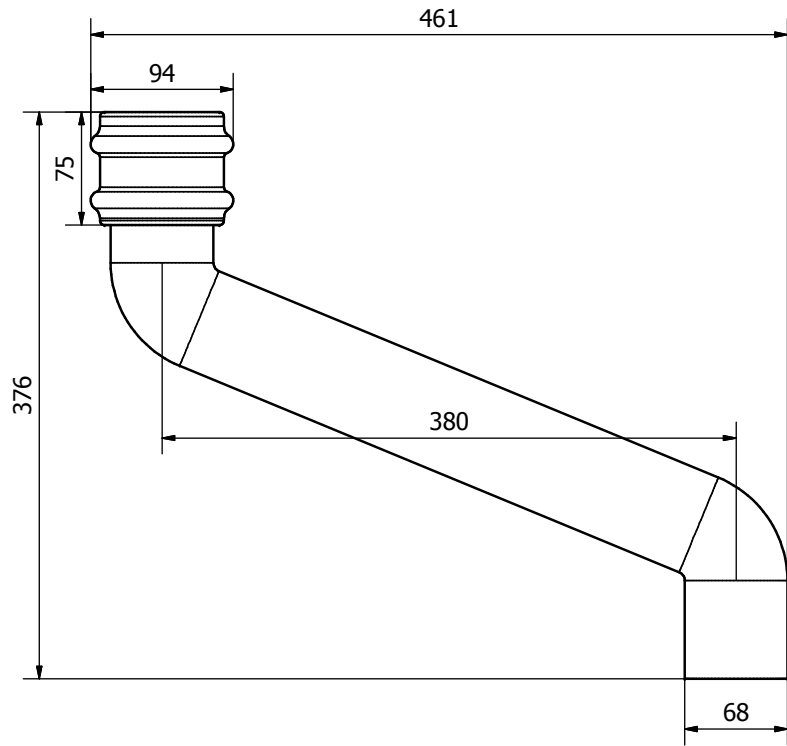

Cast Iron Style
68mm Rainwater Range

BR206LCI
Pipe Coupler With Lugs

Cast Iron Style
68mm Rainwater Range

BR275CI
75mm Offset

Cast Iron Style
68mm Rainwater Range

BR208CI
92.5° Bend

**Cast Iron Style
68mm Rainwater Range**

BR219CI
135° Bend

Cast Iron Style
68mm Rainwater Range

BR220CI
135° Branch

Cast Iron Style
68mm Rainwater Range

BR2150CI
150mm Offset

Cast Iron Style
68mm Rainwater Range

BR2230CI
230mm Offset

Cast Iron Style
68mm Rainwater Range

BR2305CI
305mm Offset

Cast Iron Style
68mm Rainwater Range

BR2380CI
380mm Offset

Cast Iron Style
68mm Rainwater Range

BR2455CI
455mm Offset

Cast Iron Style
68mm Rainwater Range

BR2018LCI
1.8m Socketed Pipe With Lugs