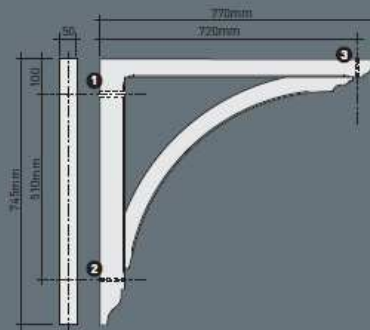

FC01
80 x 350 x 390 mm
3⁹/₃₂" x 13²⁵/₃₂" x 15¹¹/₃₂"

GB02
70 x 490 x 400 mm
2³/₄" x 19⁹/₃₂" x 15⁹/₄"
- structural max. 35kg*
- white wood grain finish

GB03
70 x 630 x 580 mm
2³/₄" x 24¹³/₁₆" x 22⁷/₈"
- structural max. 75kg*
- white wood grain finish

GB04
50 x 745 x 770 mm
2" x 29⁵/₁₆" x 30⁹/₁₆"
- structural max. 75kg*
- white wood grain finish

installation instructions
are available

white woodgrain finish

BRACKETS

GB04

GB03

GB03

GB02