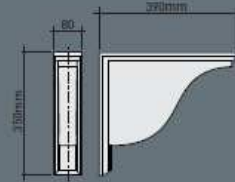

FC01
80 x 350 x 390 mm
3⁹/₃₂" x 13²⁵/₃₂" x 15¹¹/₃₂"

GB02
70 x 490 x 400 mm
2³/₄" x 19⁹/₃₂" x 15⁹/₄"
- structural max. 35kg*
- white wood grain finish

GB03
70 x 630 x 580 mm
2³/₄" x 24¹³/₁₆" x 22⁷/₈"
- structural max. 75kg*
- white wood grain finish

GB04
50 x 745 x 770 mm
2" x 29⁵/₁₆" x 30⁹/₁₆"
- structural max. 75kg*
- white wood grain finish

installation instructions
are available

white woodgrain finish

BRACKETS

GB04

GB03

GB03

GB02