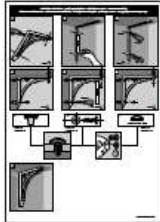

FC01
80 x 350 x 390 mm
3⁹/₃₂" x 13²⁵/₃₂" x 15¹¹/₃₂"

GB02
70 x 490 x 400 mm
2³/₄" x 19⁹/₃₂" x 15⁹/₄"
- structural max. 35kg*
- white wood grain finish

GB03
70 x 630 x 580 mm
2³/₄" x 24¹³/₁₆" x 22⁷/₈"
- structural max. 75kg*
- white wood grain finish

GB04
50 x 745 x 770 mm
2" x 29⁵/₁₆" x 30⁹/₁₆"
- structural max. 75kg*
- white wood grain finish

installation instructions
are available

white woodgrain finish

BRACKETS

GB04

GB03

GB03

GB02