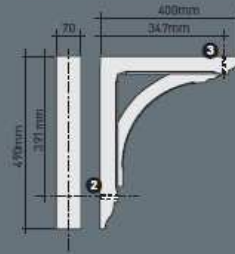

FC01
80 x 350 x 390 mm
3⁹/₃₂" x 13²⁵/₃₂" x 15¹¹/₃₂"

GB02
70 x 490 x 400 mm
2³/₄" x 19⁹/₃₂" x 15⁹/₄"
- structural max. 35kg*
- white wood grain finish

GB03
70 x 630 x 580 mm
2³/₄" x 24¹³/₁₆" x 22⁷/₈"
- structural max. 75kg*
- white wood grain finish

GB04
50 x 745 x 770 mm
2" x 29⁵/₁₆" x 30⁹/₁₆"
- structural max. 75kg*
- white wood grain finish

installation instructions
are available

white woodgrain finish

BRACKETS

GB04

GB03

GB03

GB02