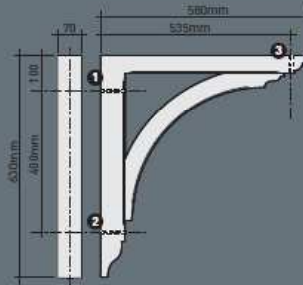

FC01
80 x 350 x 390 mm
3⁹/₃₂" x 13²⁵/₃₂" x 15¹¹/₃₂"

GB02
70 x 490 x 400 mm
2³/₄" x 19⁹/₃₂" x 15⁹/₄"
- structural max. 35kg*
- white wood grain finish

GB03
70 x 630 x 580 mm
2³/₄" x 24¹³/₁₆" x 22⁷/₈"
- structural max. 75kg*
- white wood grain finish

GB04
50 x 745 x 770 mm
2" x 29⁵/₁₆" x 30⁹/₁₆"
- structural max. 75kg*
- white wood grain finish

installation instructions
are available

white woodgrain finish

BRACKETS

GB04

GB03

GB03

GB02