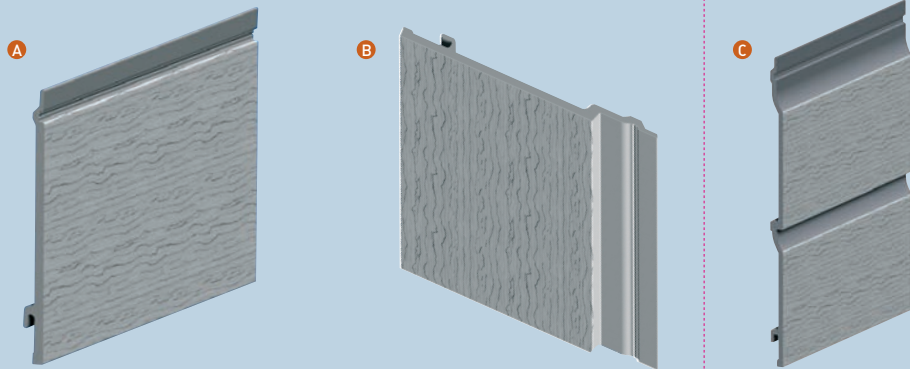

DURASID is a complete cladding system that can be used for new buildings and renovation: ideal to be used in housing, static park homes and industrial buildings.

The core is made out of cellular PVC-U with a coextruded top layer. The system is an aesthetic alternative to traditional claddings.

DURASID[®]
easy lasting sidings

DURASID[®]
easy lasting sidings

CLADDING IN CELLULAR PVC WITH AN EMBOSSED WOOD GRAIN FINISH THAT COMBINES THE BENEFITS OF WOOD AND UPVC: THIS MEANS THE ATTRACTIVE LOOK OF WOOD AND THE FRIENDLY MAINTENANCE OF UPVC.

- A SIDING 167 MM:** This model guarantees a natural look of your facade.
- B VERTICAL SIDING 167 MM:** This siding can be installed either horizontally or vertically.
- C DOUBLE SIDING 333 MM:** A double model for an even faster installation.