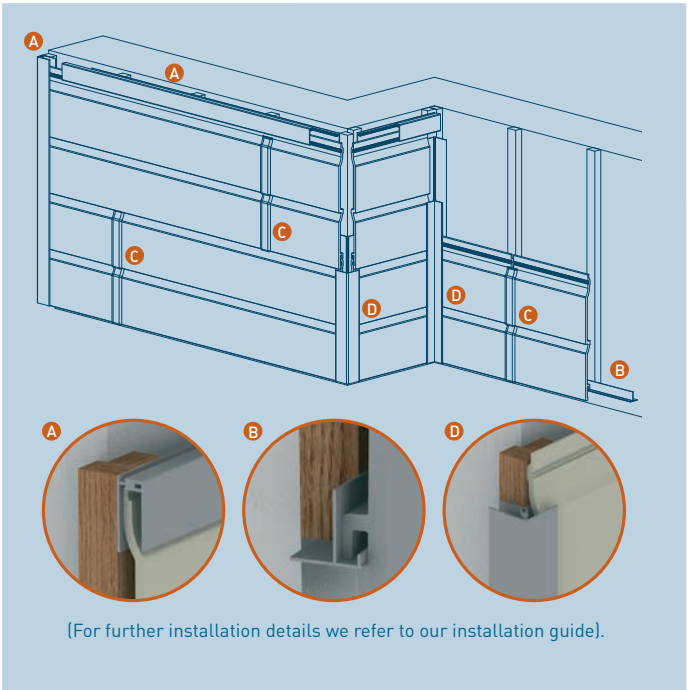

(For further installation details we refer to our installation guide).

PART NUMBER		COLOUR	WIDTH	STANDARD LENGTH
SIDING 167 MM	523167	RAL 9010 (90)	167 MM	5 M
VERTICAL SIDING 167 MM	524167	RAL 9001 (91)	167 MM	
DOUBLE SIDING 333 MM	523333	RAL 1015 (92)	167 MM	
		RAL 7035 (93)	333 MM	
		CAMEL (94)		

PART NUMBER		COLOUR	DRAWING
TWO-PART EDGE TRIM	524150	RAL 9010 (90)	A
STARTER TRIM	524200*	RAL 9001 (91)	B
JOINER PIECE	524350	RAL 1015 (92)	C
JOINER PIECE	524360	RAL 7035 (93)	D
TWO-PART INTERNAL - EXTERNAL CORNER	524450	RAL 7035 (93)	D
CORNER PROFILE	524500	CAMEL (94)	D

* Only in white (03)

DURASID®
easy lasting sidings