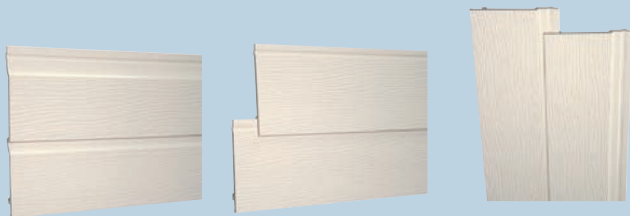

DURASID is a complete cladding system that can be used for new buildings and renovation: ideal to be used in housing, static park homes and industrial buildings.

The core is made out of cellular PVC-U with a coextruded top layer. The system is an aesthetic alternative to traditional claddings.

The benefits of these external claddings are:

- little maintenance
- easy installation
- very durable
- impact resistant
- insulating function
- available in different finishing and colours
- natural look

REGISTERED DESIGN