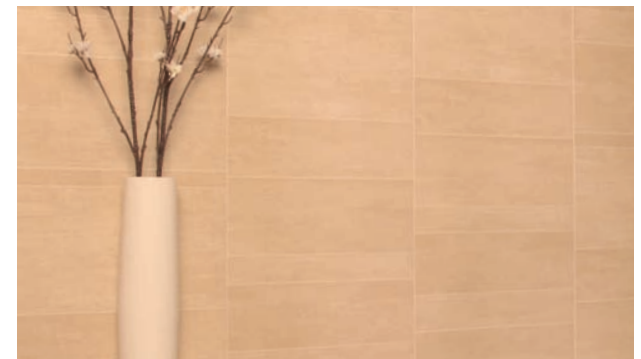

The Sandstone, Moonstone and Anthracite designs have a matt finish which helps to give them the appearance of stone. They also offer the opportunity to be creative with their irregular offset tile effect.

Whether you require a neutral, calming palette or something more dramatic that makes a statement, you're sure to find the finish you require in the Marborex range.