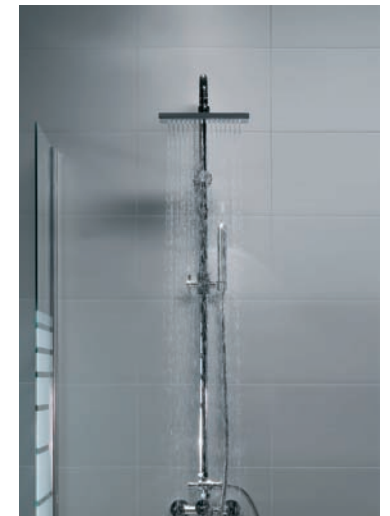

Marbrex can be installed behind radiators and can also be used behind cookers when protected by a heat resistant screen.

the stylish alternative...

Stile

Standard Tile

Off-set Tile

Standard Brick Tile

Off-set Brick Tile

The Stile range of panels features an attractive tile effect that incorporates the illusion of grout. However, as with other Marbrex panels, Stile fits together without the need for grouting.

Panels can be arranged in four possible configurations to create an authentic finish, as shown opposite. Each panel is 1.2m x 250mm and features a 3 x 400mm tile pattern. A grout effect lip at the end of each panel allows panels to be easily joined together, giving a neat, clean finish.