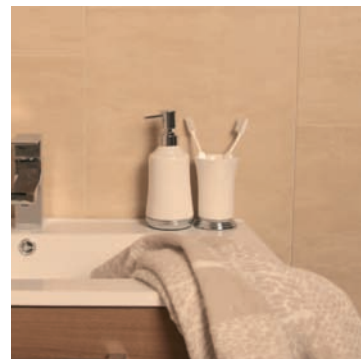

The Sandstone, Moonstone and Anthracite designs have a matt finish which helps to give them the appearance of stone. They also offer the opportunity to be creative with their irregular offset tile effect.

Whether you require a neutral, calming palette or something more dramatic that makes a statement, you're sure to find the finish you require in the Marborex range.