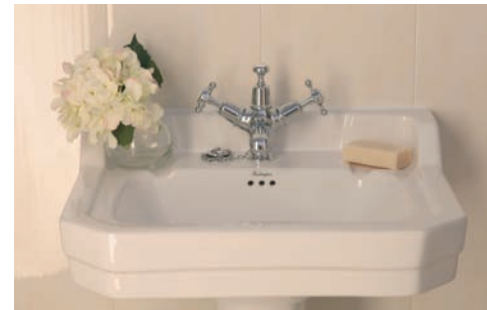

decorative wall and ceiling panels

Marbrex™ *Stile*

SBP Limited, Pioneer House,
Lichfield Road Ind. Estate, Tamworth, Staffordshire B79 7TF

t: (01827) 317200 **f:** (01827) 317201

e: info@marbrexpanels.co.uk

www.marbrexpanels.co.uk

All bathroom furniture used in our photography was kindly supplied by Smiths-Briten Ltd of Kidderminster.