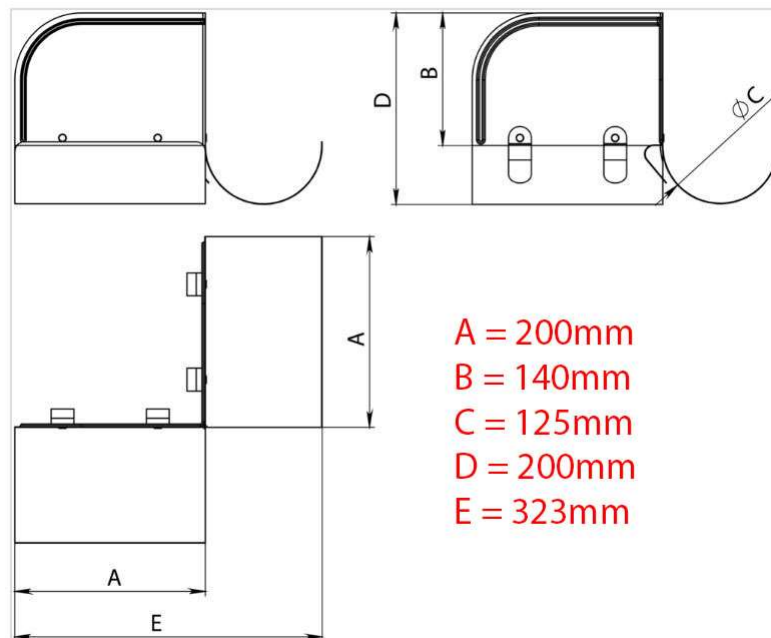

125mm Plain Galvanised Corner Overflow Protector

125mm Plain Galvanised Corner Overflow Protector

- Prevents overflow of water from gutter at areas of roof producing higher flow capacities