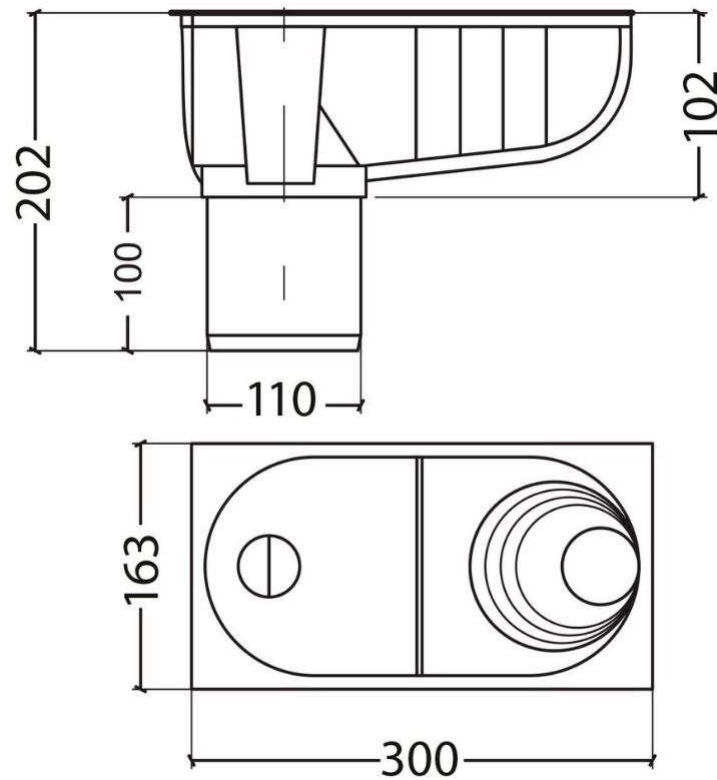

PVC Universal Gully Piece Light Grey

PVC Universal Gully Piece - Light Grey

- Junction point to connect to underwater drainage
- Can be used with Elastic bend