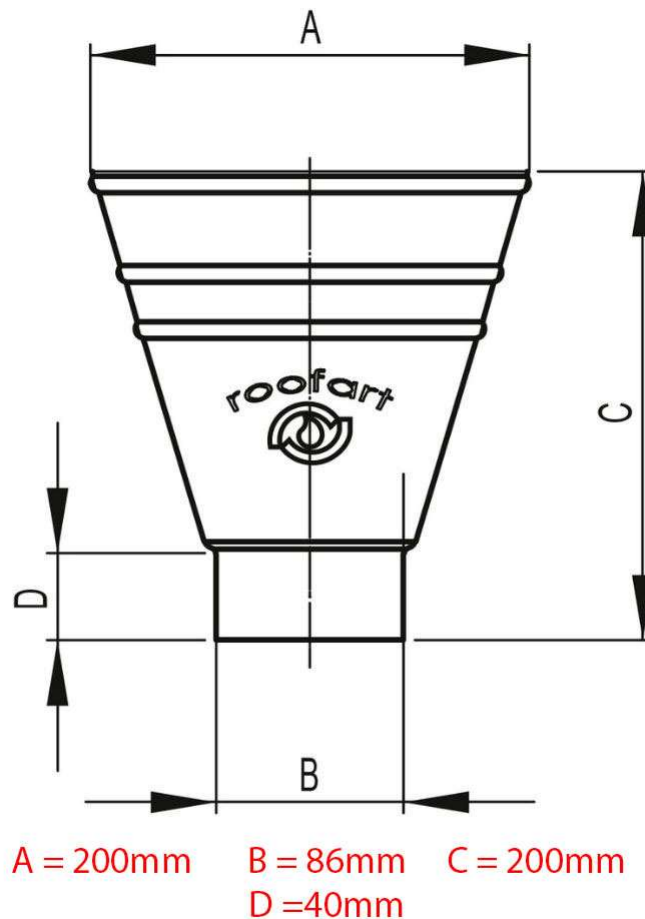

87mm Plain Galvanised Round Rainwater Hopper

87mm Galvanised Rainwater Hopper Head

- Allows more water flow directly from end of gutter rather than via outlet
- Can be used to channel water coming from multiple gutter runs
- Decorative round design