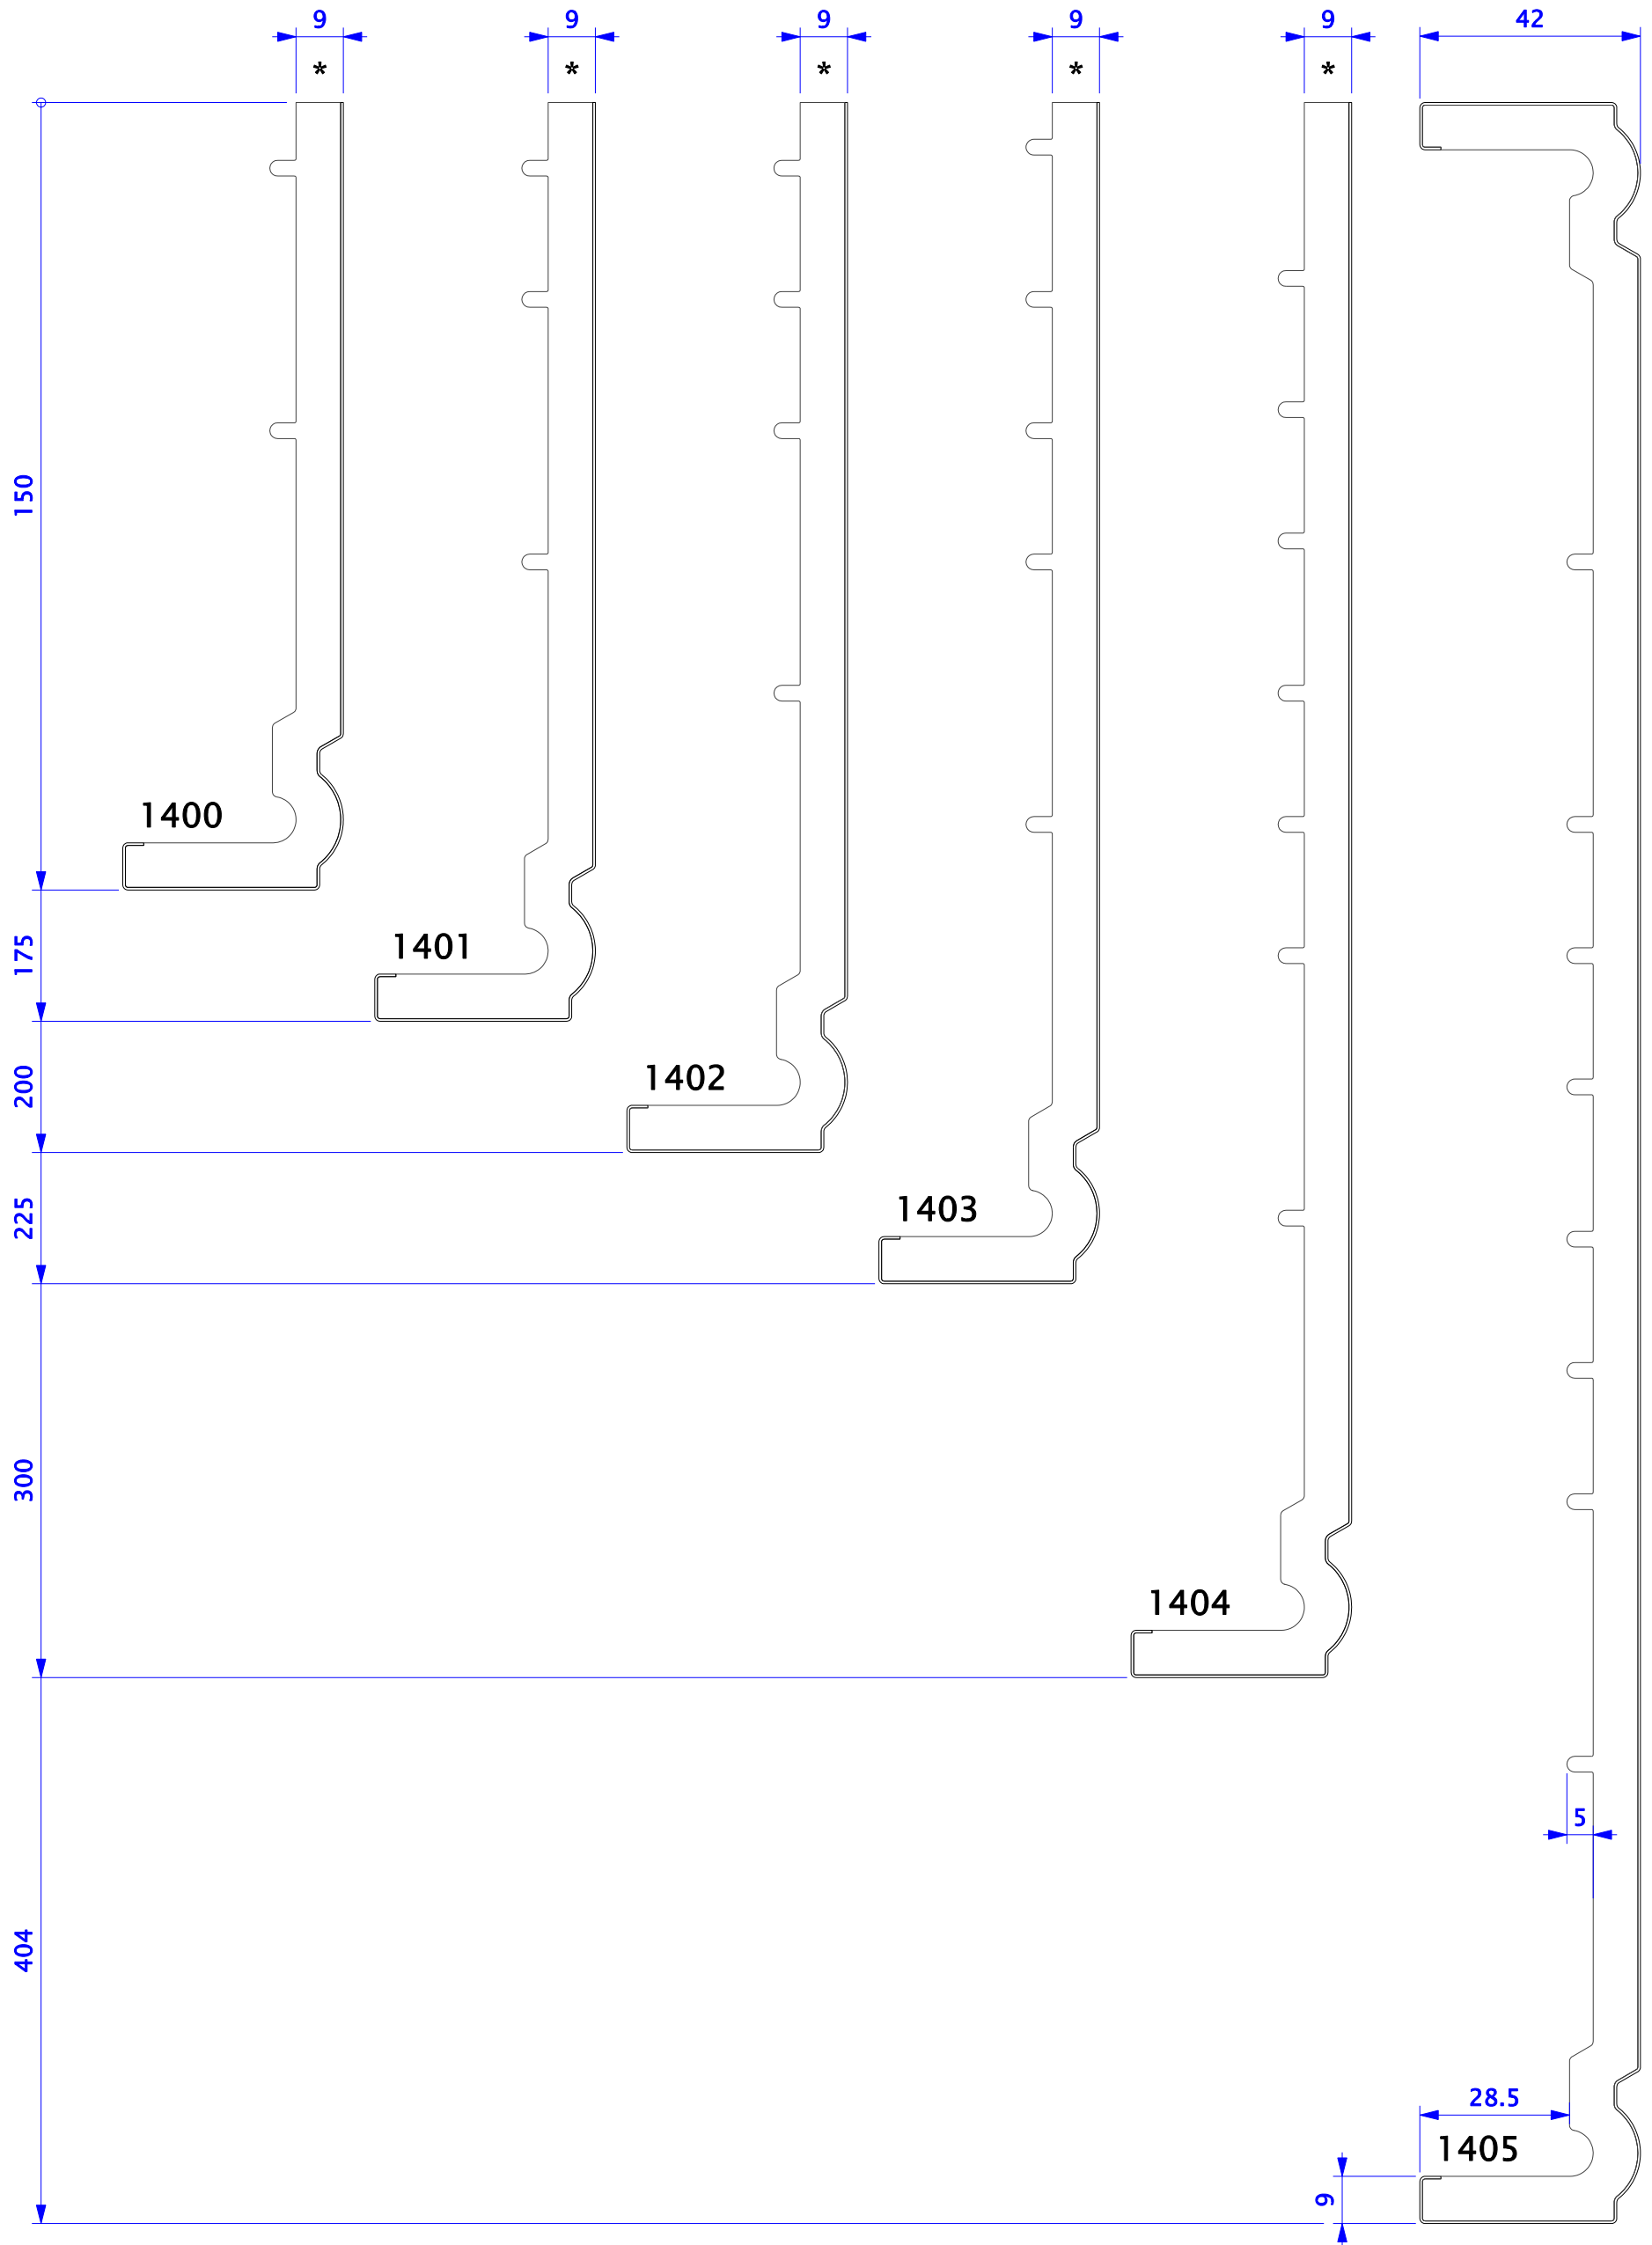

9mm OGEE

DESCRIPTION	Up to 300mm	Double Ended 500mm
CENTRE JOINT	N/A	1408
EXTERNAL CORNER JOINT	N/A	1406
INTERNAL CORNER JOINT	1407	N/A